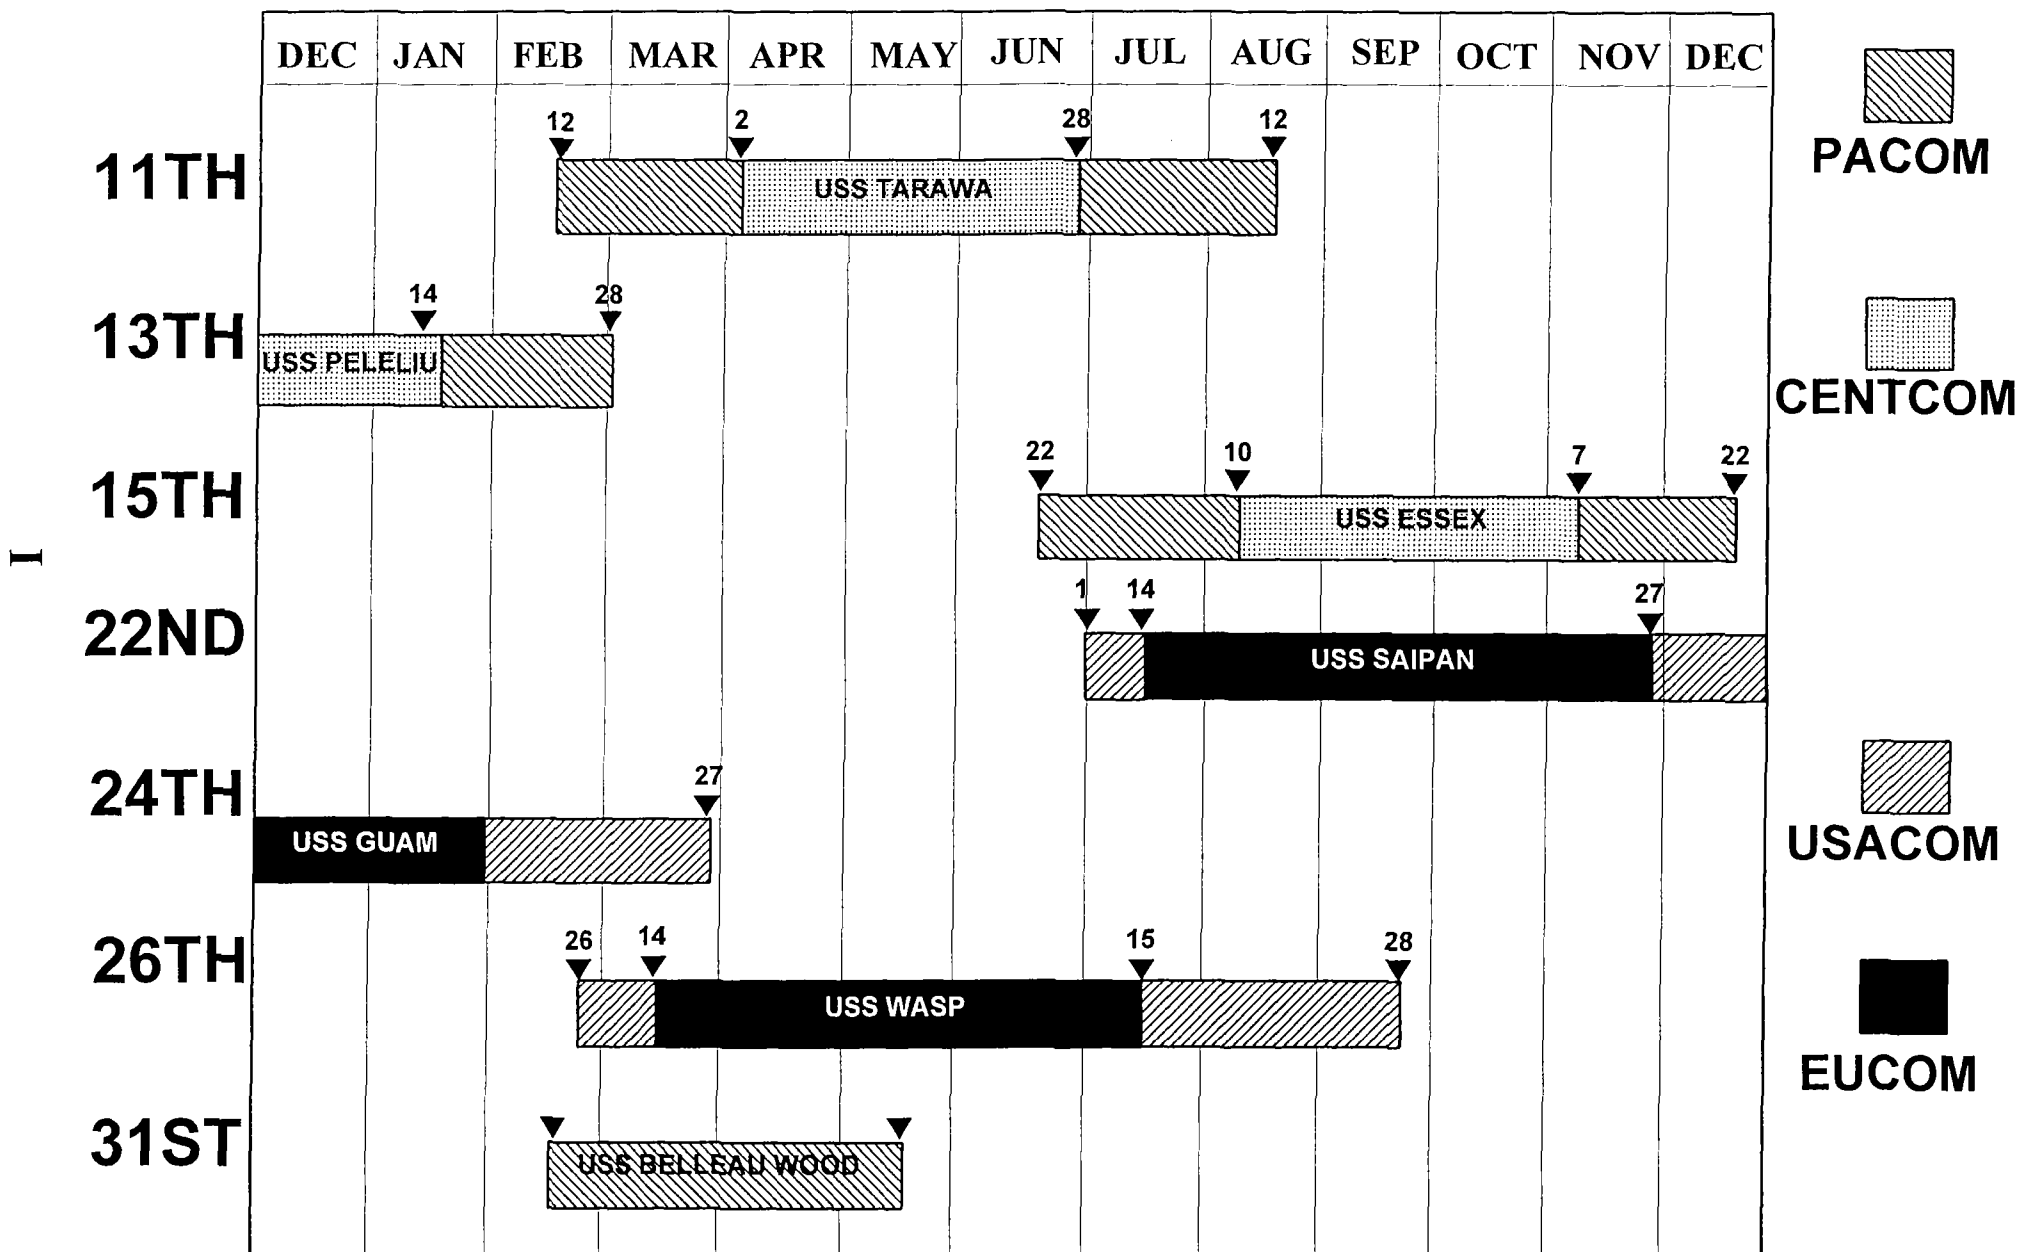

MEU DEPLOYMENTS

1997

1998