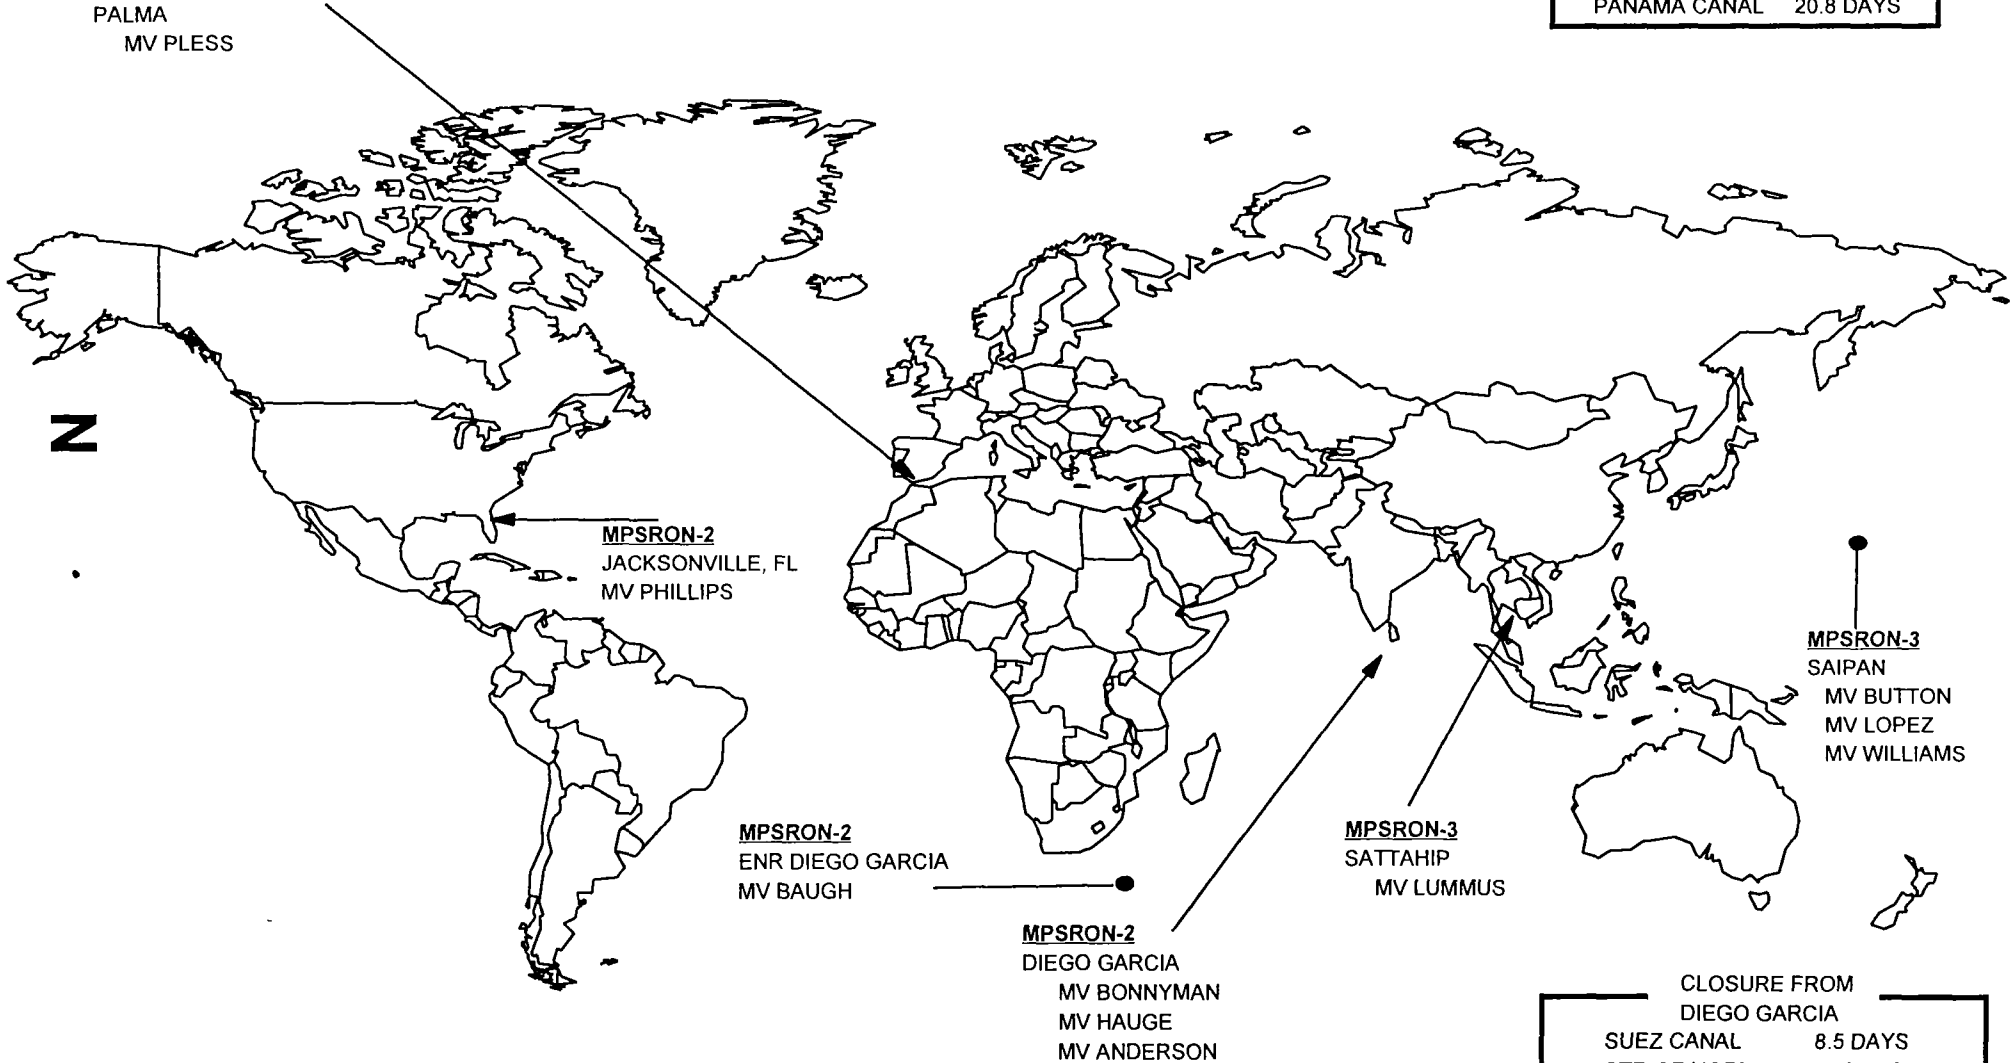

MV PLESS

CLOSURE FROM

GUAM/SAIPAN

PHILIPPINES 4.0 DAYS

KOREA 4.8 DAYS

STR OF HORMUZ 15.5 DAYS

PANAMA CANAL 20.8 DAYS

CLOSURE FROM