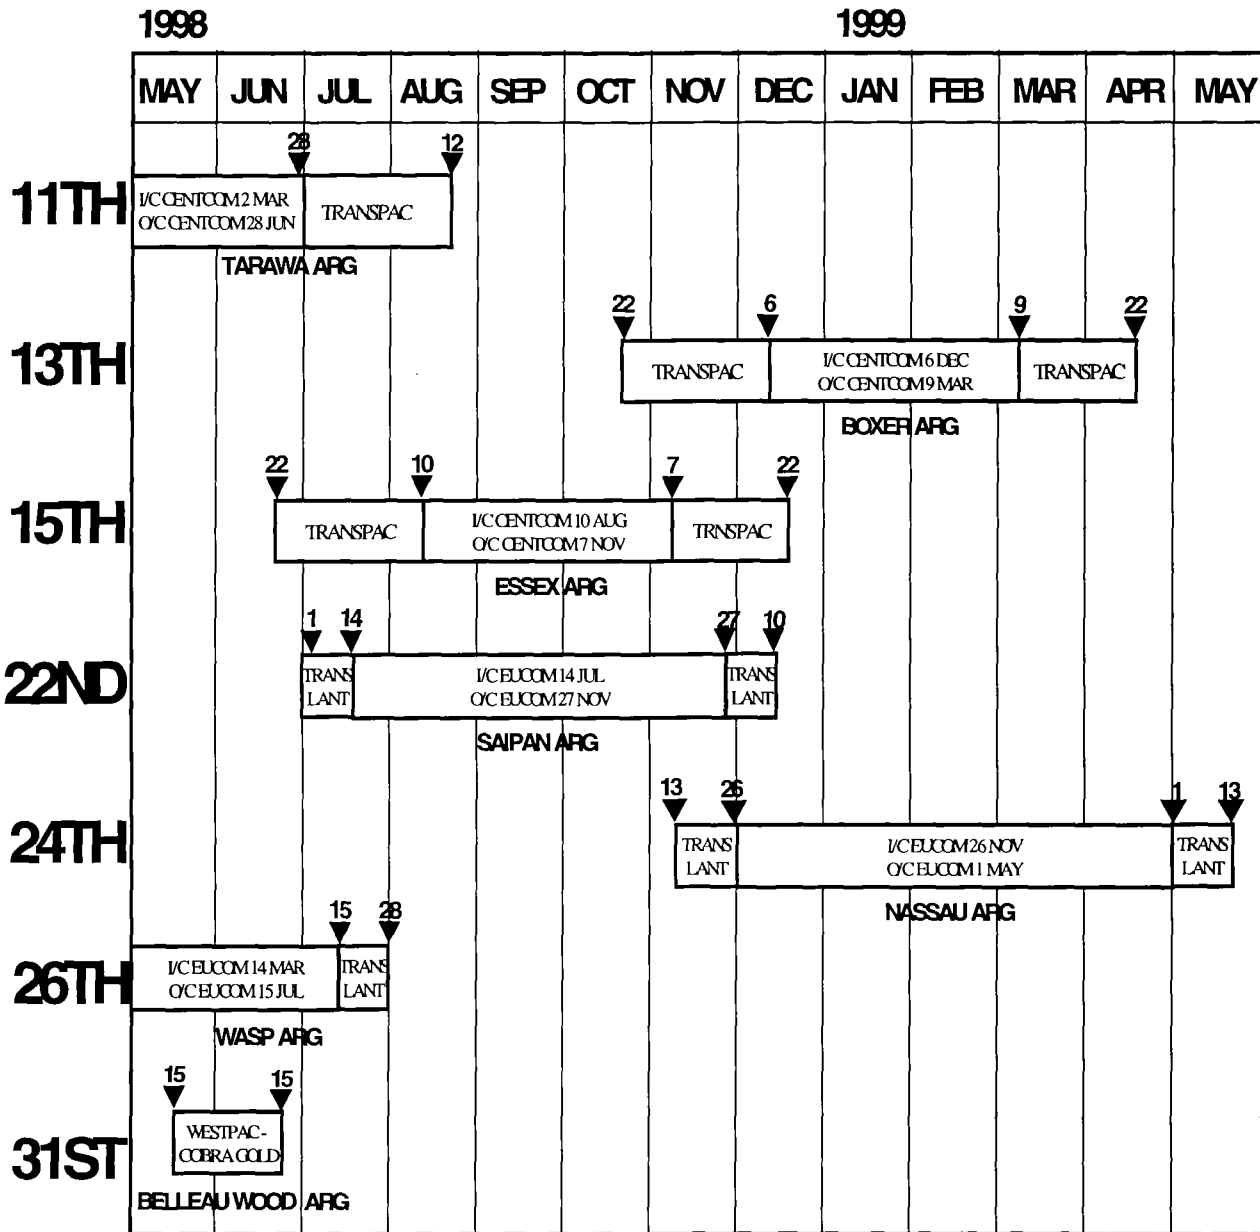

MEU DEPLOYMENTS