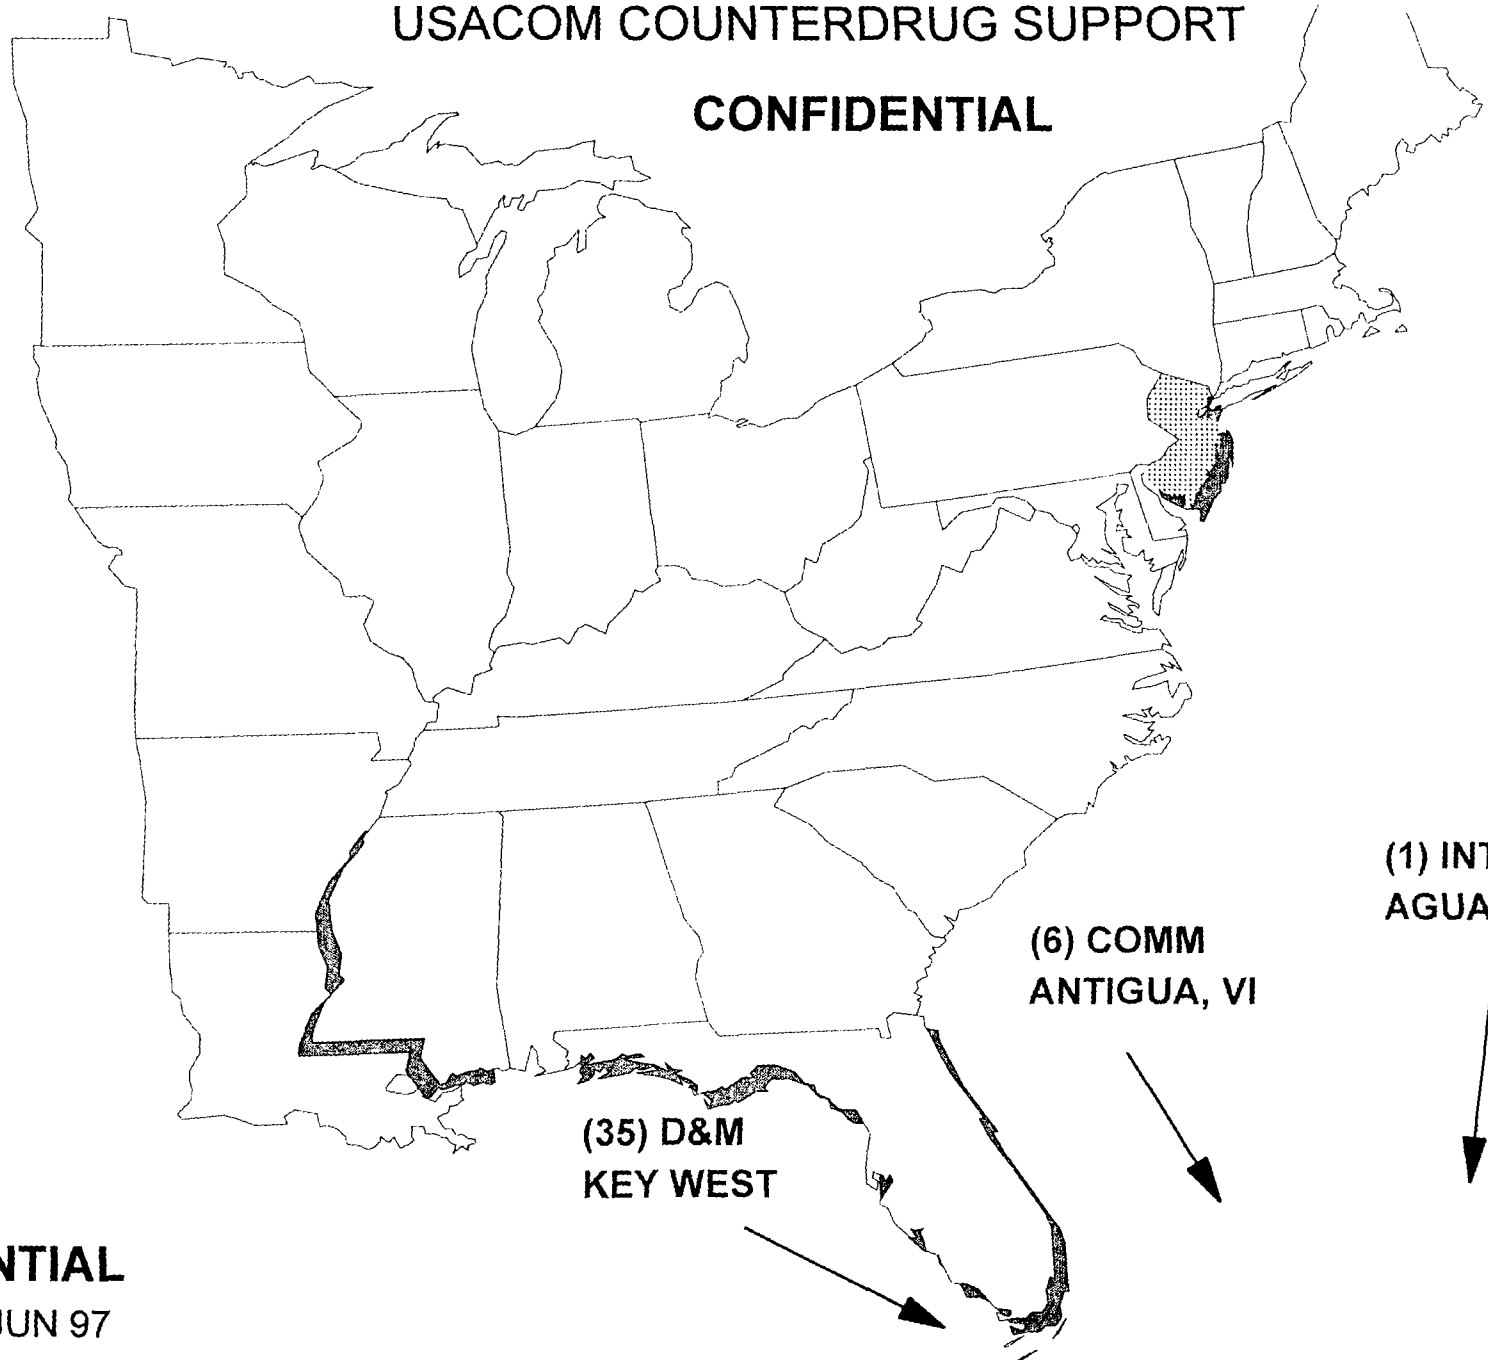

UNCLASSIFIED

USACOM COUNTERDRUG SUPPORT

CONFIDENTIAL

R-2

(1) INTEL
AGUADILLA, PR

(6) COMM
ANTIGUA, VI

(35) D&M
KEY WEST

CONFIDENTIAL

DATE: 30 JUN 97

UNCLASSIFIED