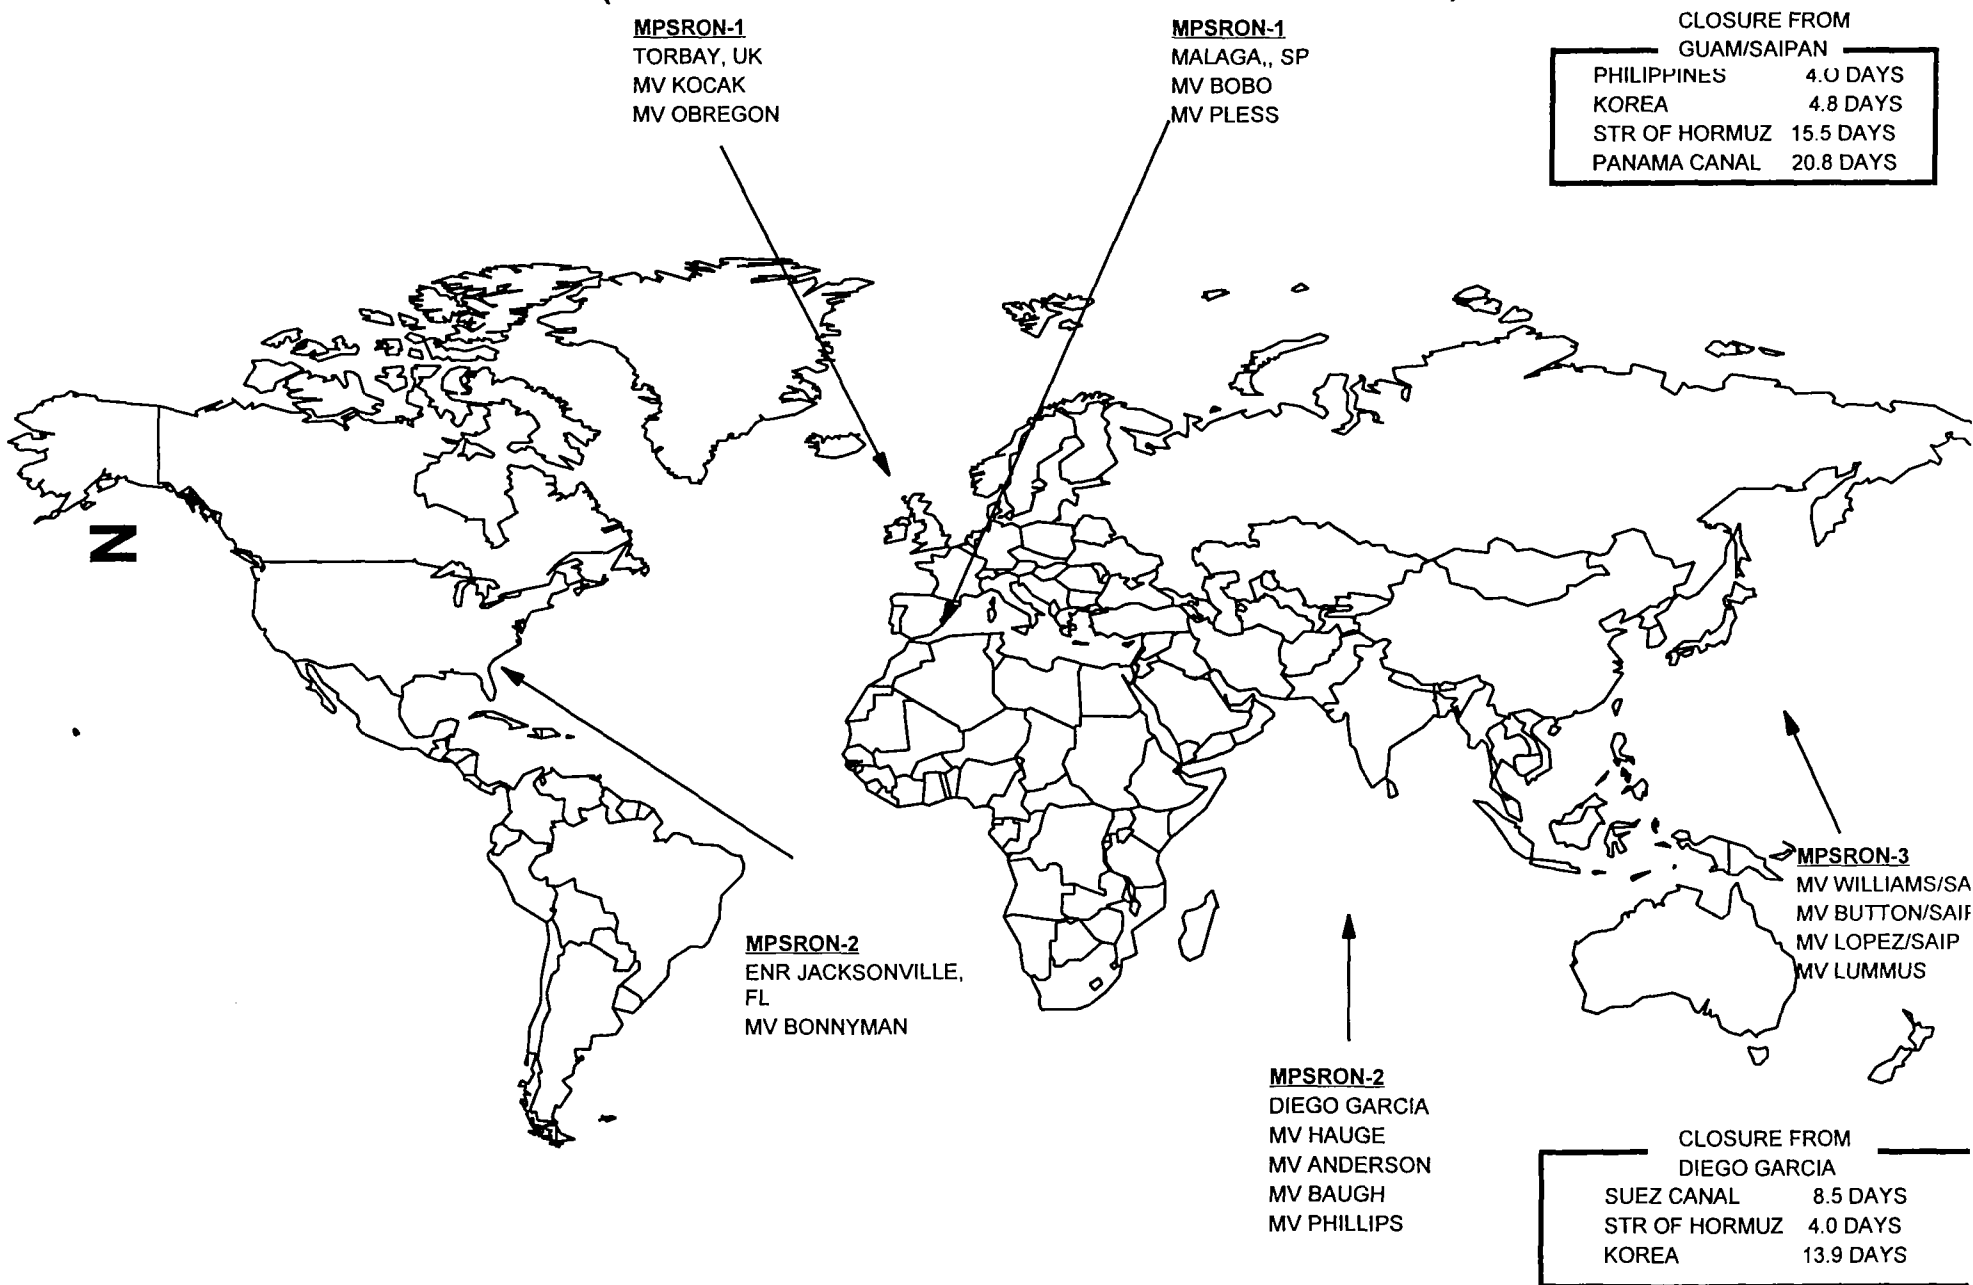

MARITIME PREPOSITIONING SHIPS/CLOSURE TIMES TO KEY LOCATIONS (AT 16KTS SOA)
(ESTIMATED LOCATIONS FOR 300600L JUN 97)