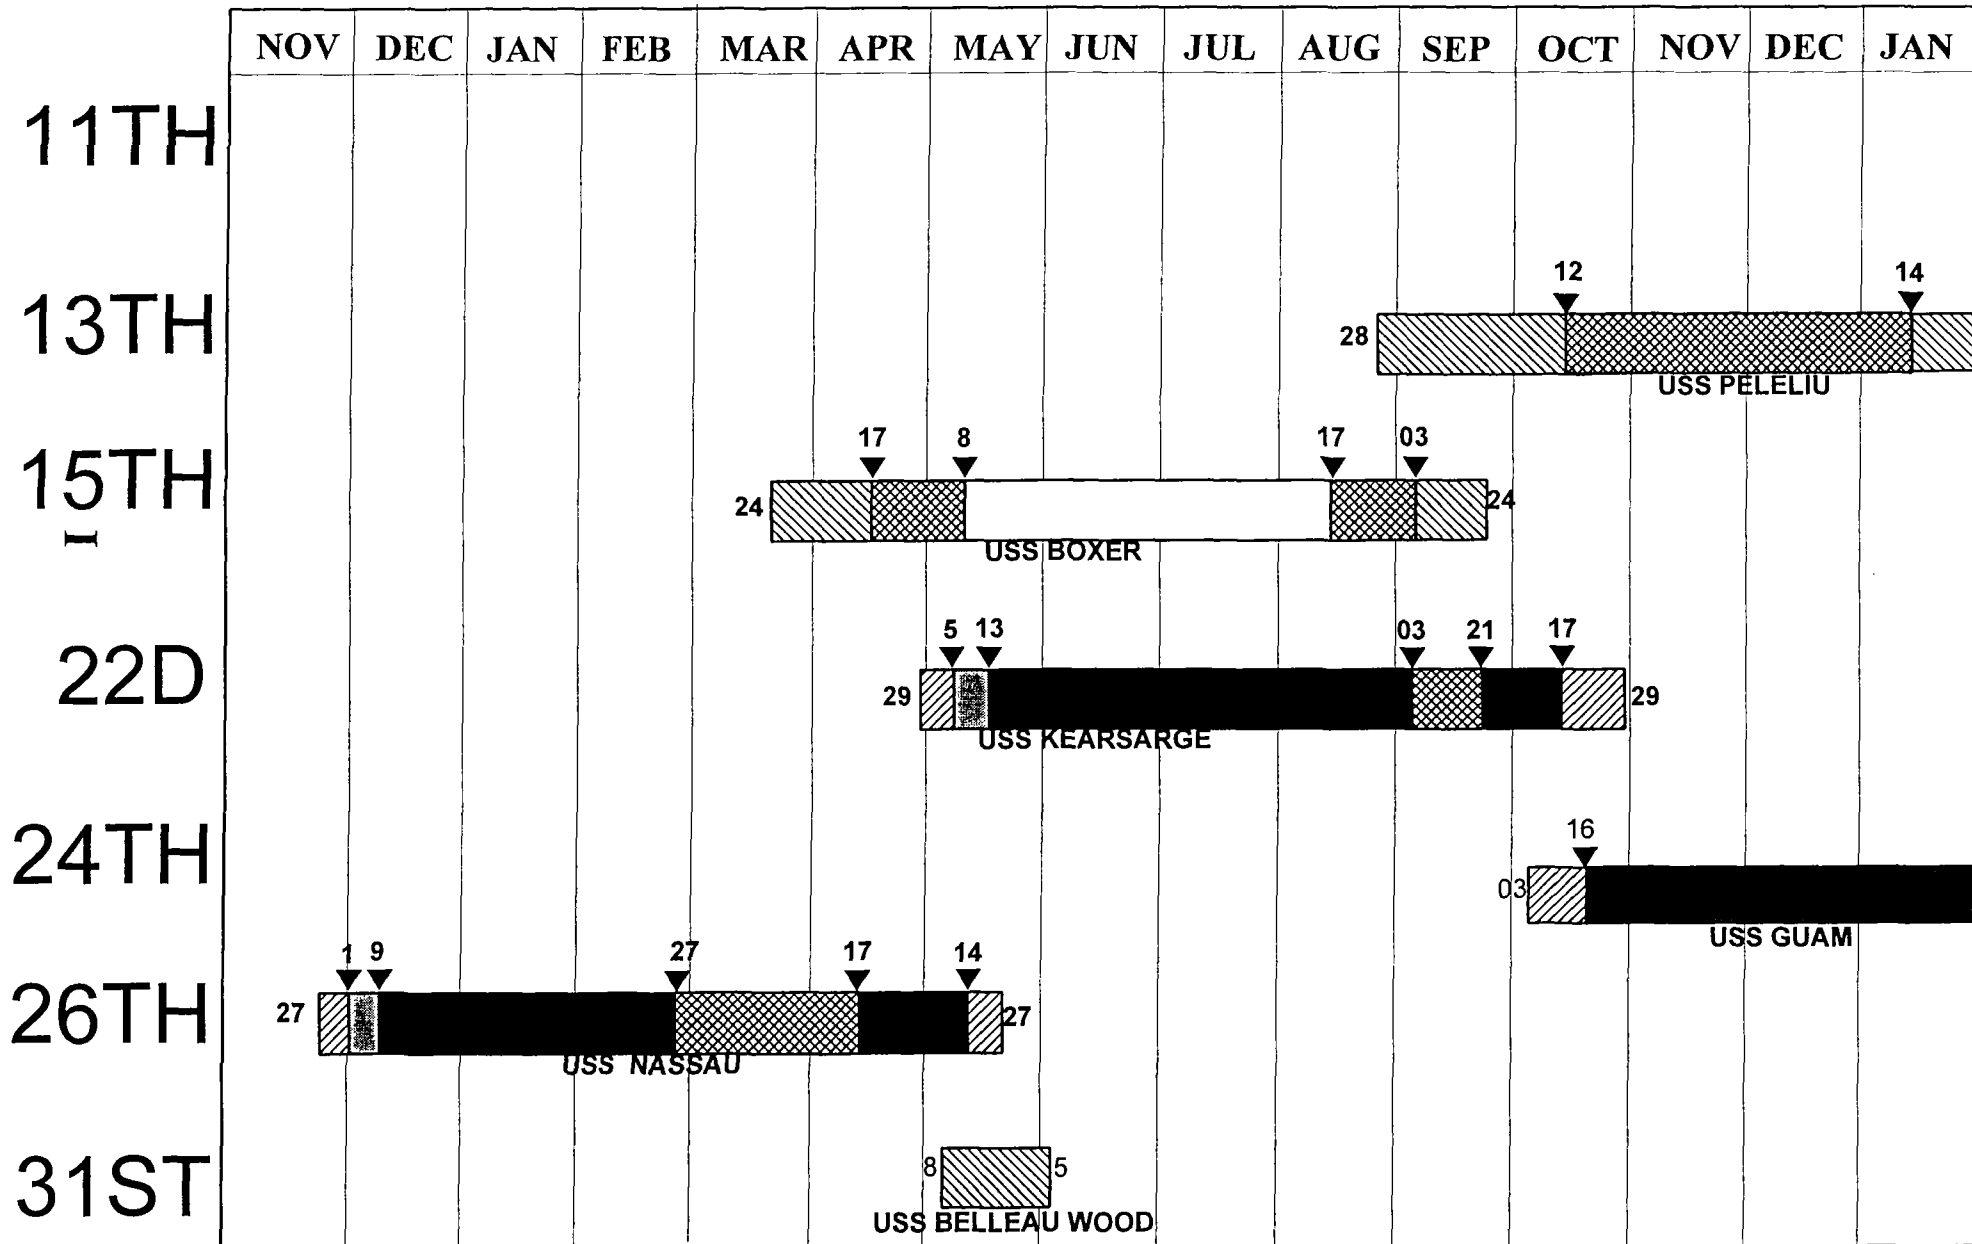

MEU DEPLOYMENTS

1996

1997

1998