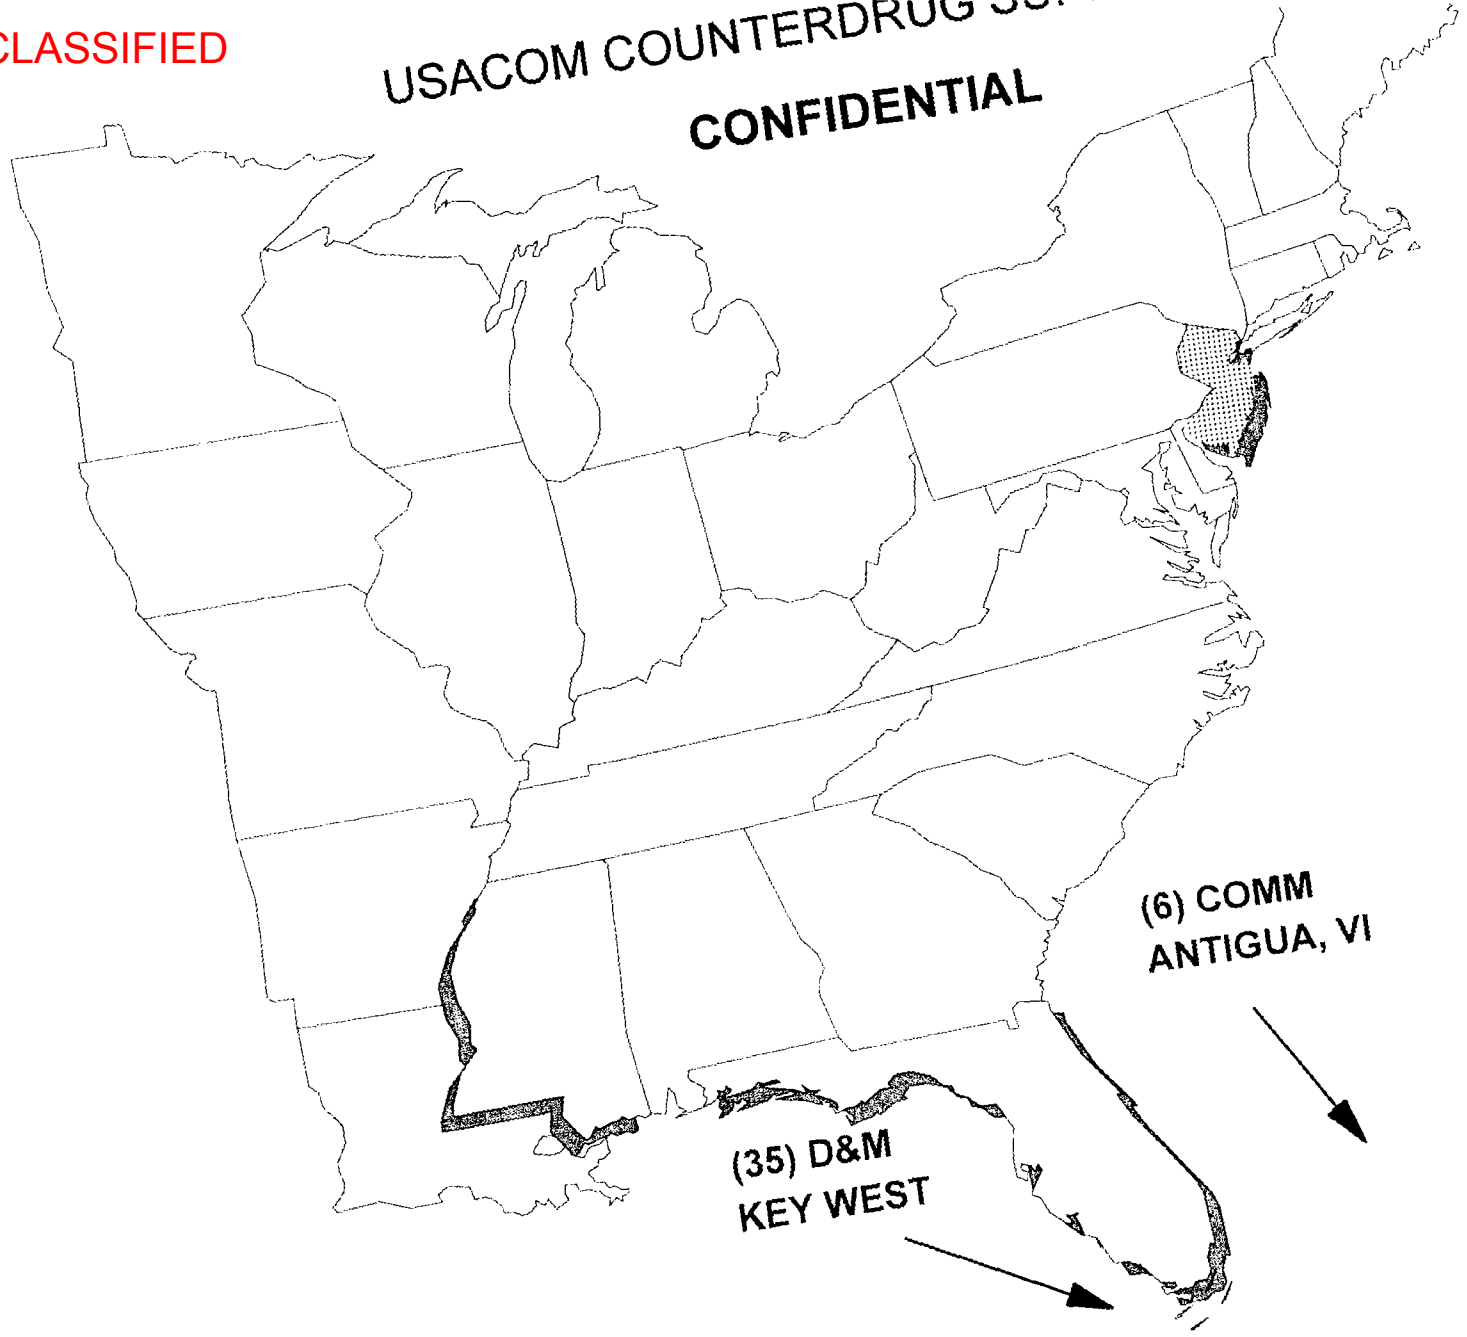

UNCLASSIFIED

USACOM COUNTERDRUG SS.
CONFIDENTIAL

R-2

CONFIDENTIAL
DATE: 30 JUN 97

UNCLASSIFIED