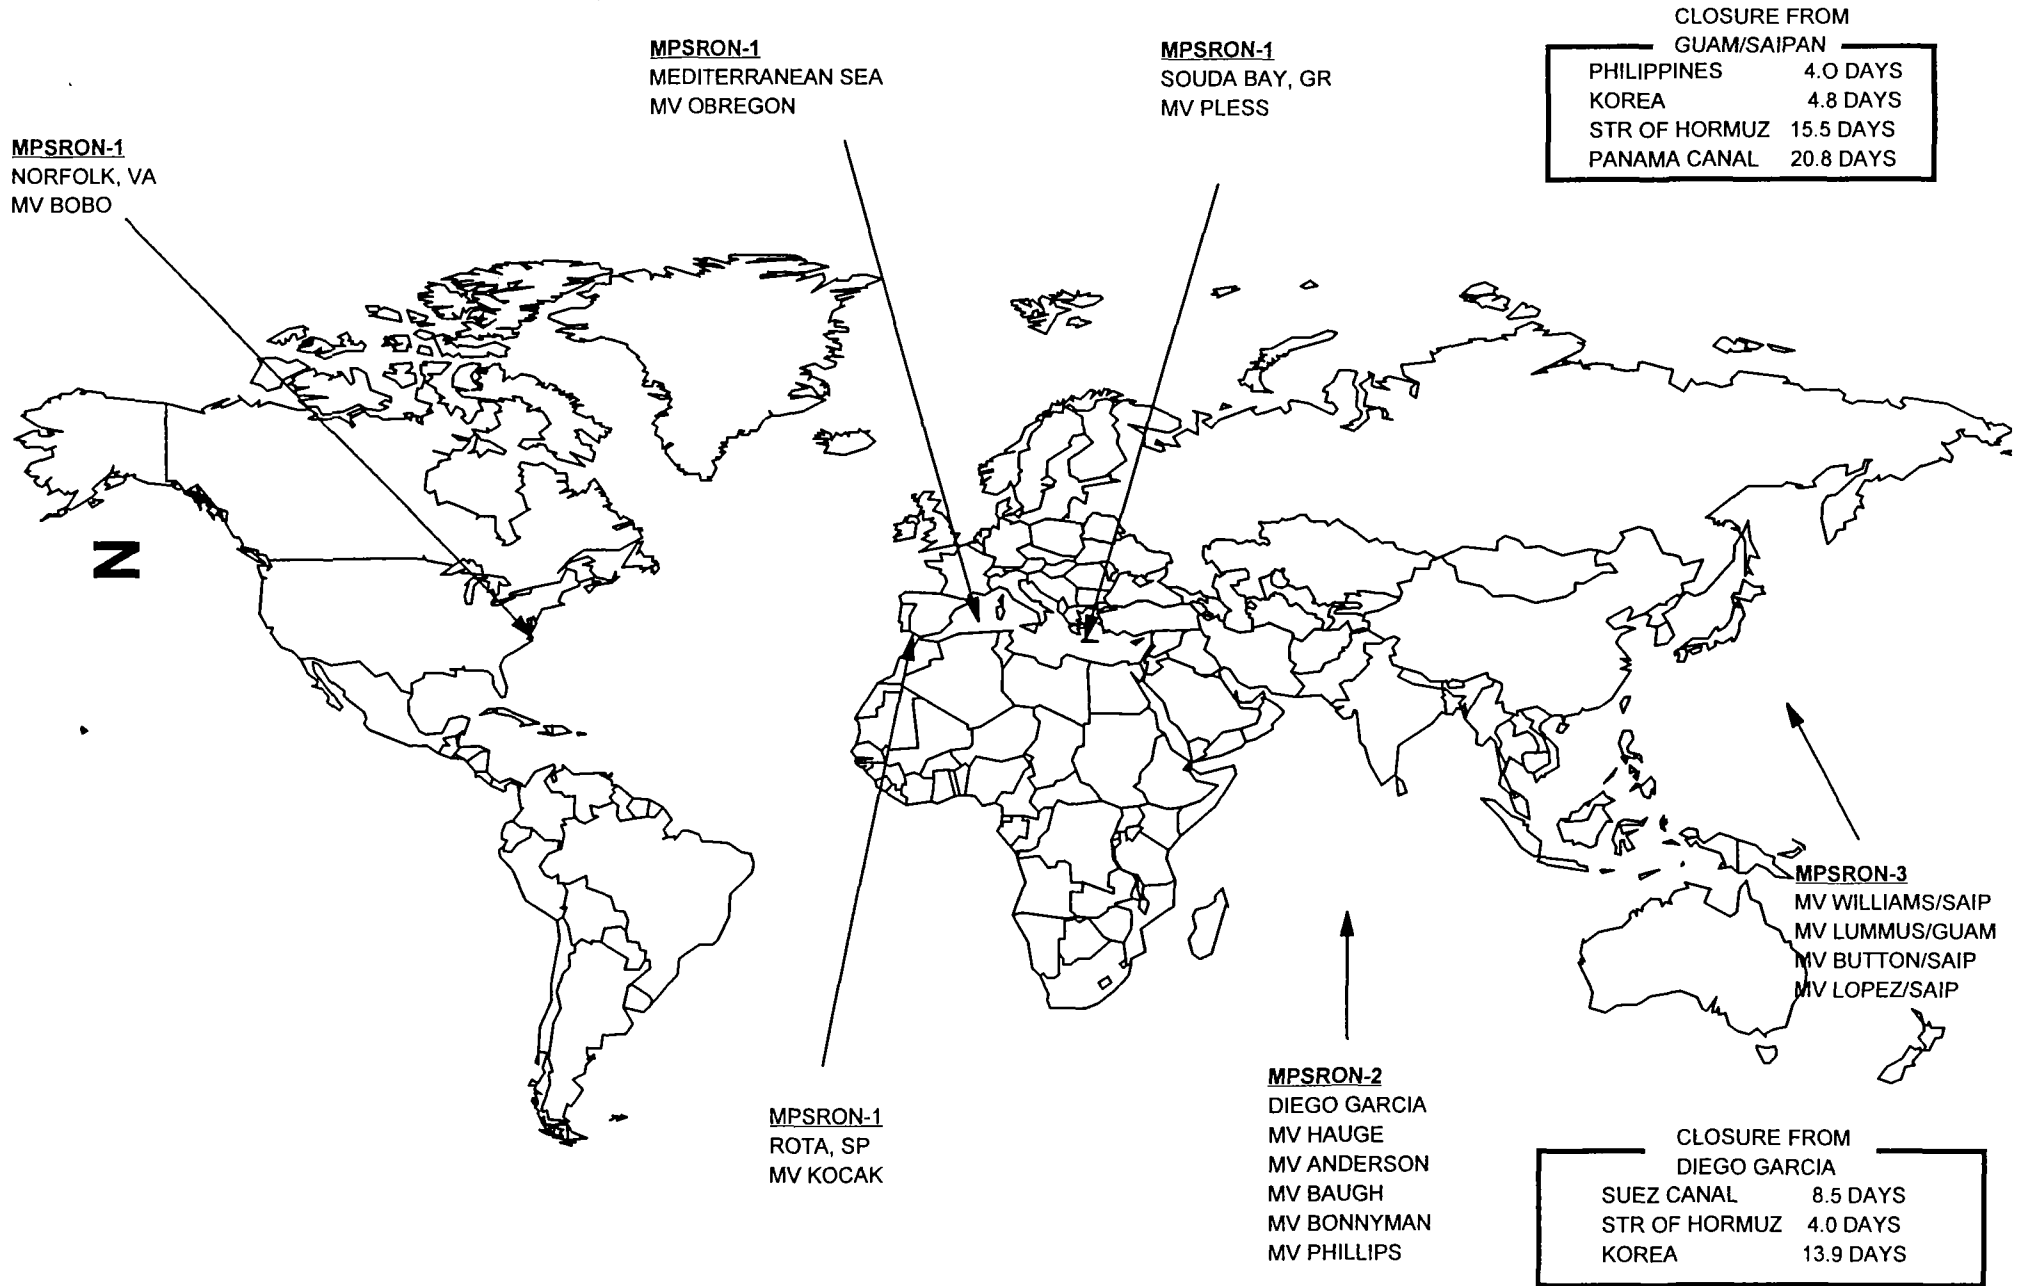

UNCLASSIFIED

MARITIME PREPOSITIONING SHIPS/CLOSURE TIMES TO KEY LOCATIONS (AT 16KTS SOA)
(ESTIMATED LOCATIONS FOR 0710300L FEB 97)

UNCLASSIFIED