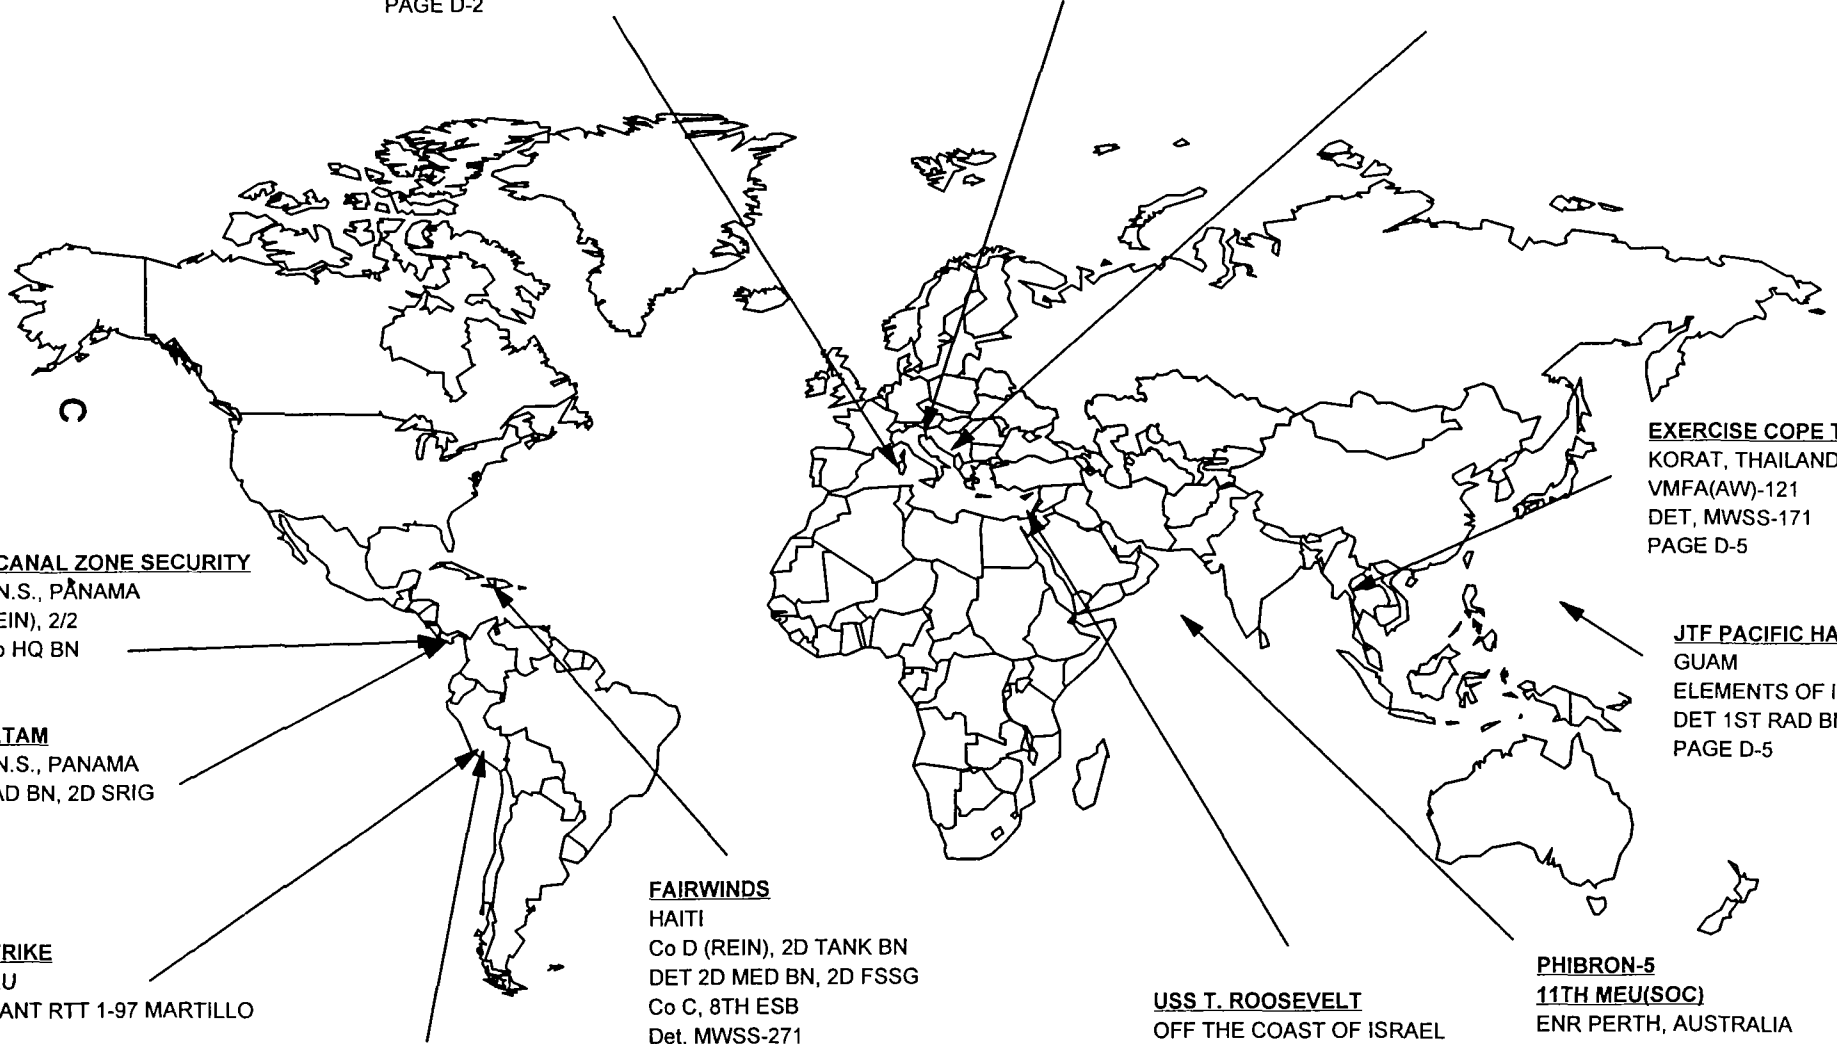

DEPLOYE JSMC FORCES (ESTIMATED LOCATIONS FOR 070600L FEB 97)

PHIBRON 8 / 26TH MEU(SOC)
CAPO TEULADA SARDINIA, ITALY
USS NASSAU
USS NASHVILLE
USS PENSACOLA
PAGE D-2

OPERATION DELIBERATE GUARD
VMFA(AW)-533
VMAQ-4
AVIANO AB, ITALY
PAGE D-3

JOINT GUARD
EUCOM THEATER
INDIVIDUAL USMC AUGMENTEES
DET VMU-2
PAGE D-3, D-4

PANAMA CANAL ZONE SECURITY
COMDMAN N.S., PANAMA
DET SC Co HQ BN
PAGE D-3

INDEX LATAM
COMDMAN N.S., PANAMA
DET 2D RAD BN, 2D SRIG
PAGE D-5

LASER STRIKE
PUCALLPA, PERU
DET MACG-28
PAGE D-4

LASER STRIKE
PUCALLPA, PERU
DET MACG-28
PAGE D-4

FAIRWINDS
HAITI
Co D (REIN), 2D TANK BN
DET 2D MED BN, 2D FSSG
Co C, 8TH ESB
Det, MWSS-271
PAGE D-4

USS T. ROOSEVELT
OFF THE COAST OF ISRAEL
VMFA-312
PAGE D-5

EXERCISE COPE TIGER
KORAT, THAILAND
VMFA(AW)-121
DET, MWSS-171
PAGE D-5

JTF PACIFIC HAVEN
GUAM
ELEMENTS OF III MEF
DET 1ST RAD BN
PAGE D-5

PHIBRON-5
11TH MEU(SOC)
ENR PERTH, AUSTRALIA
USS ESSEX
USS CLEVELAND
USS HARPERS FERRY
PAGE D-1