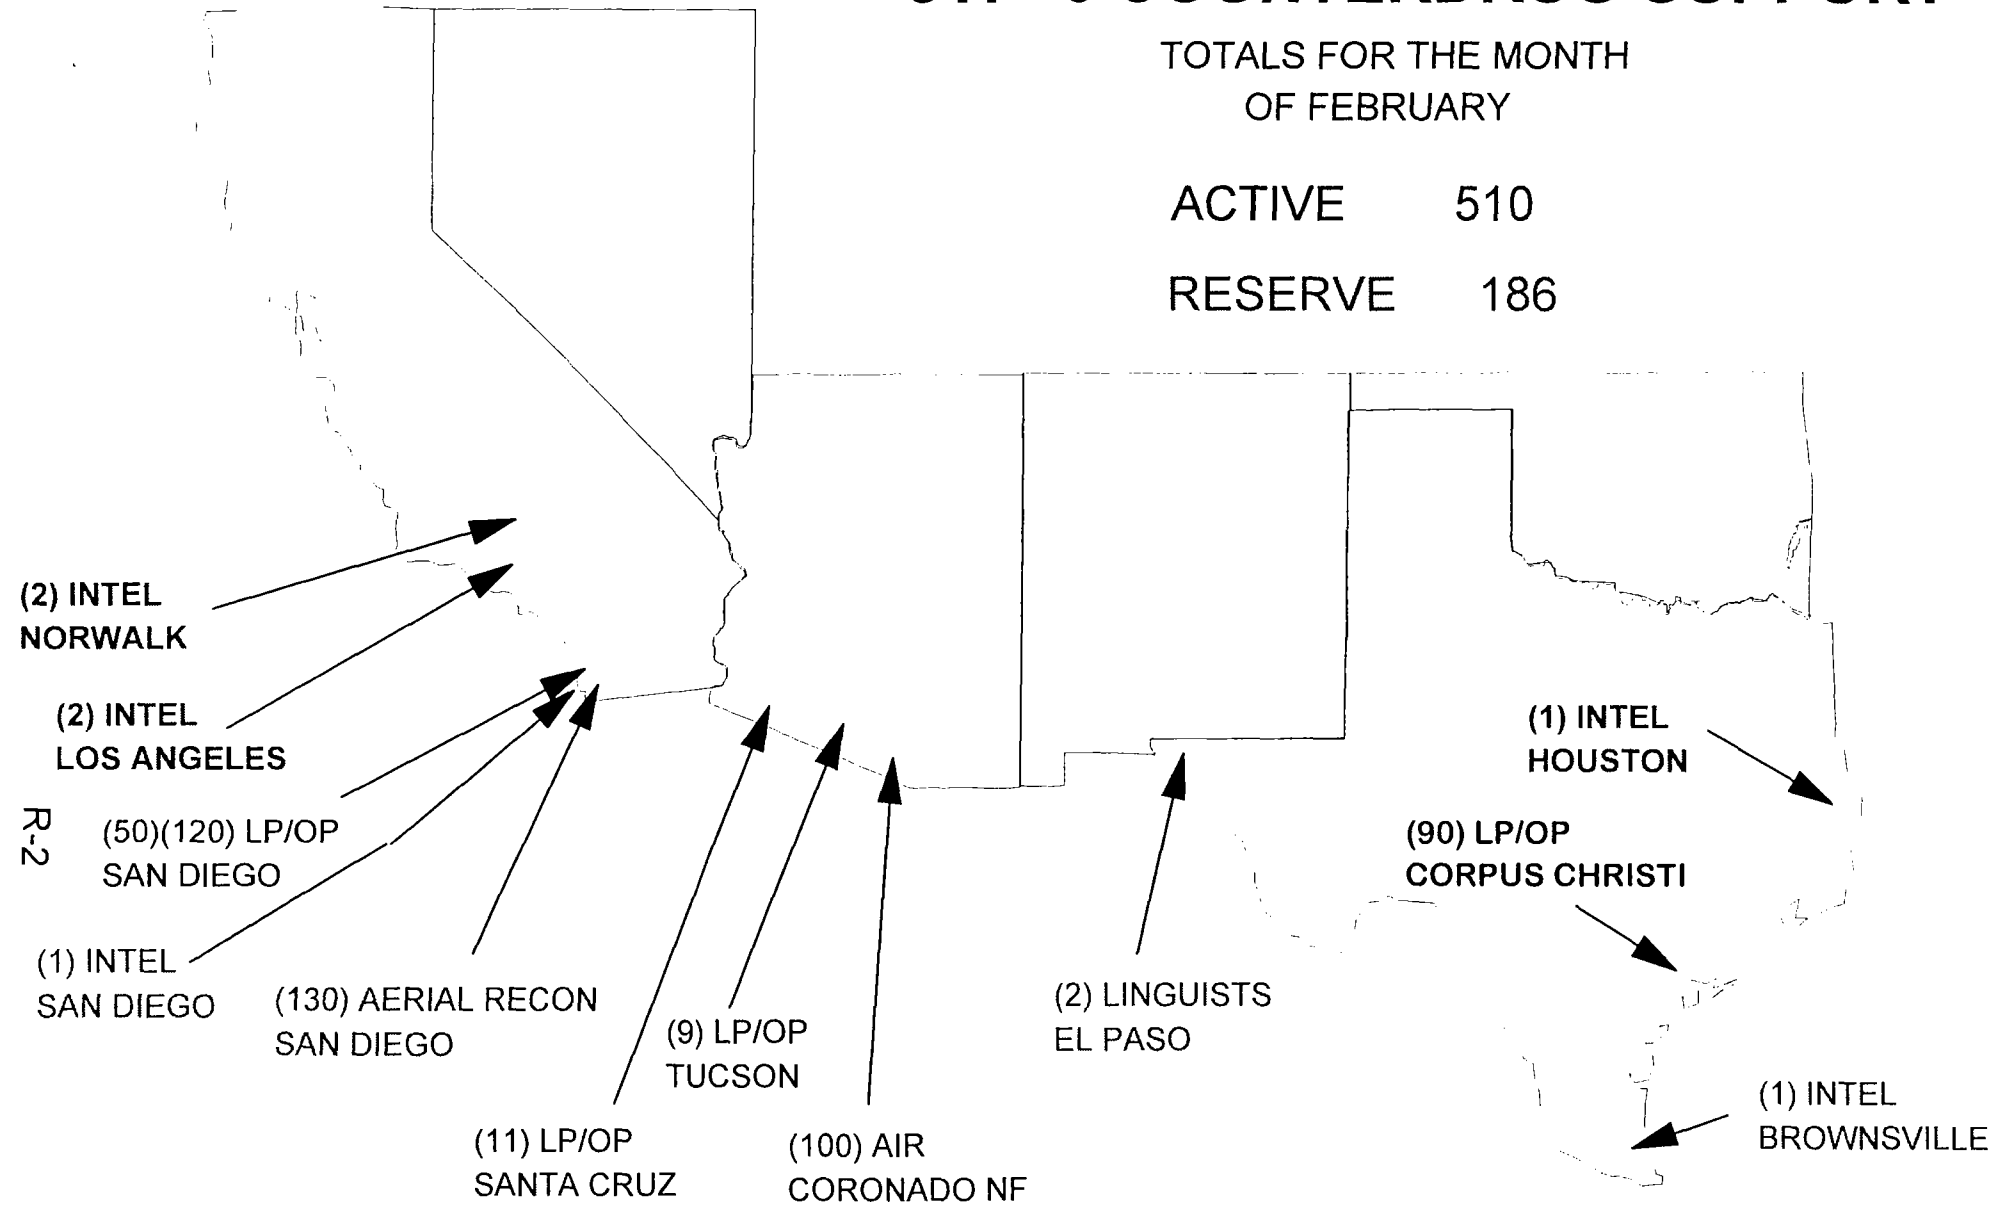

DLEA SENSITIVE

JTF- 6 COUNTERDRUG SUPPORT

TOTALS FOR THE MONTH
OF FEBRUARY

ACTIVE 510

RESERVE 186

7 FEB 97

DLEA SENSITIVE