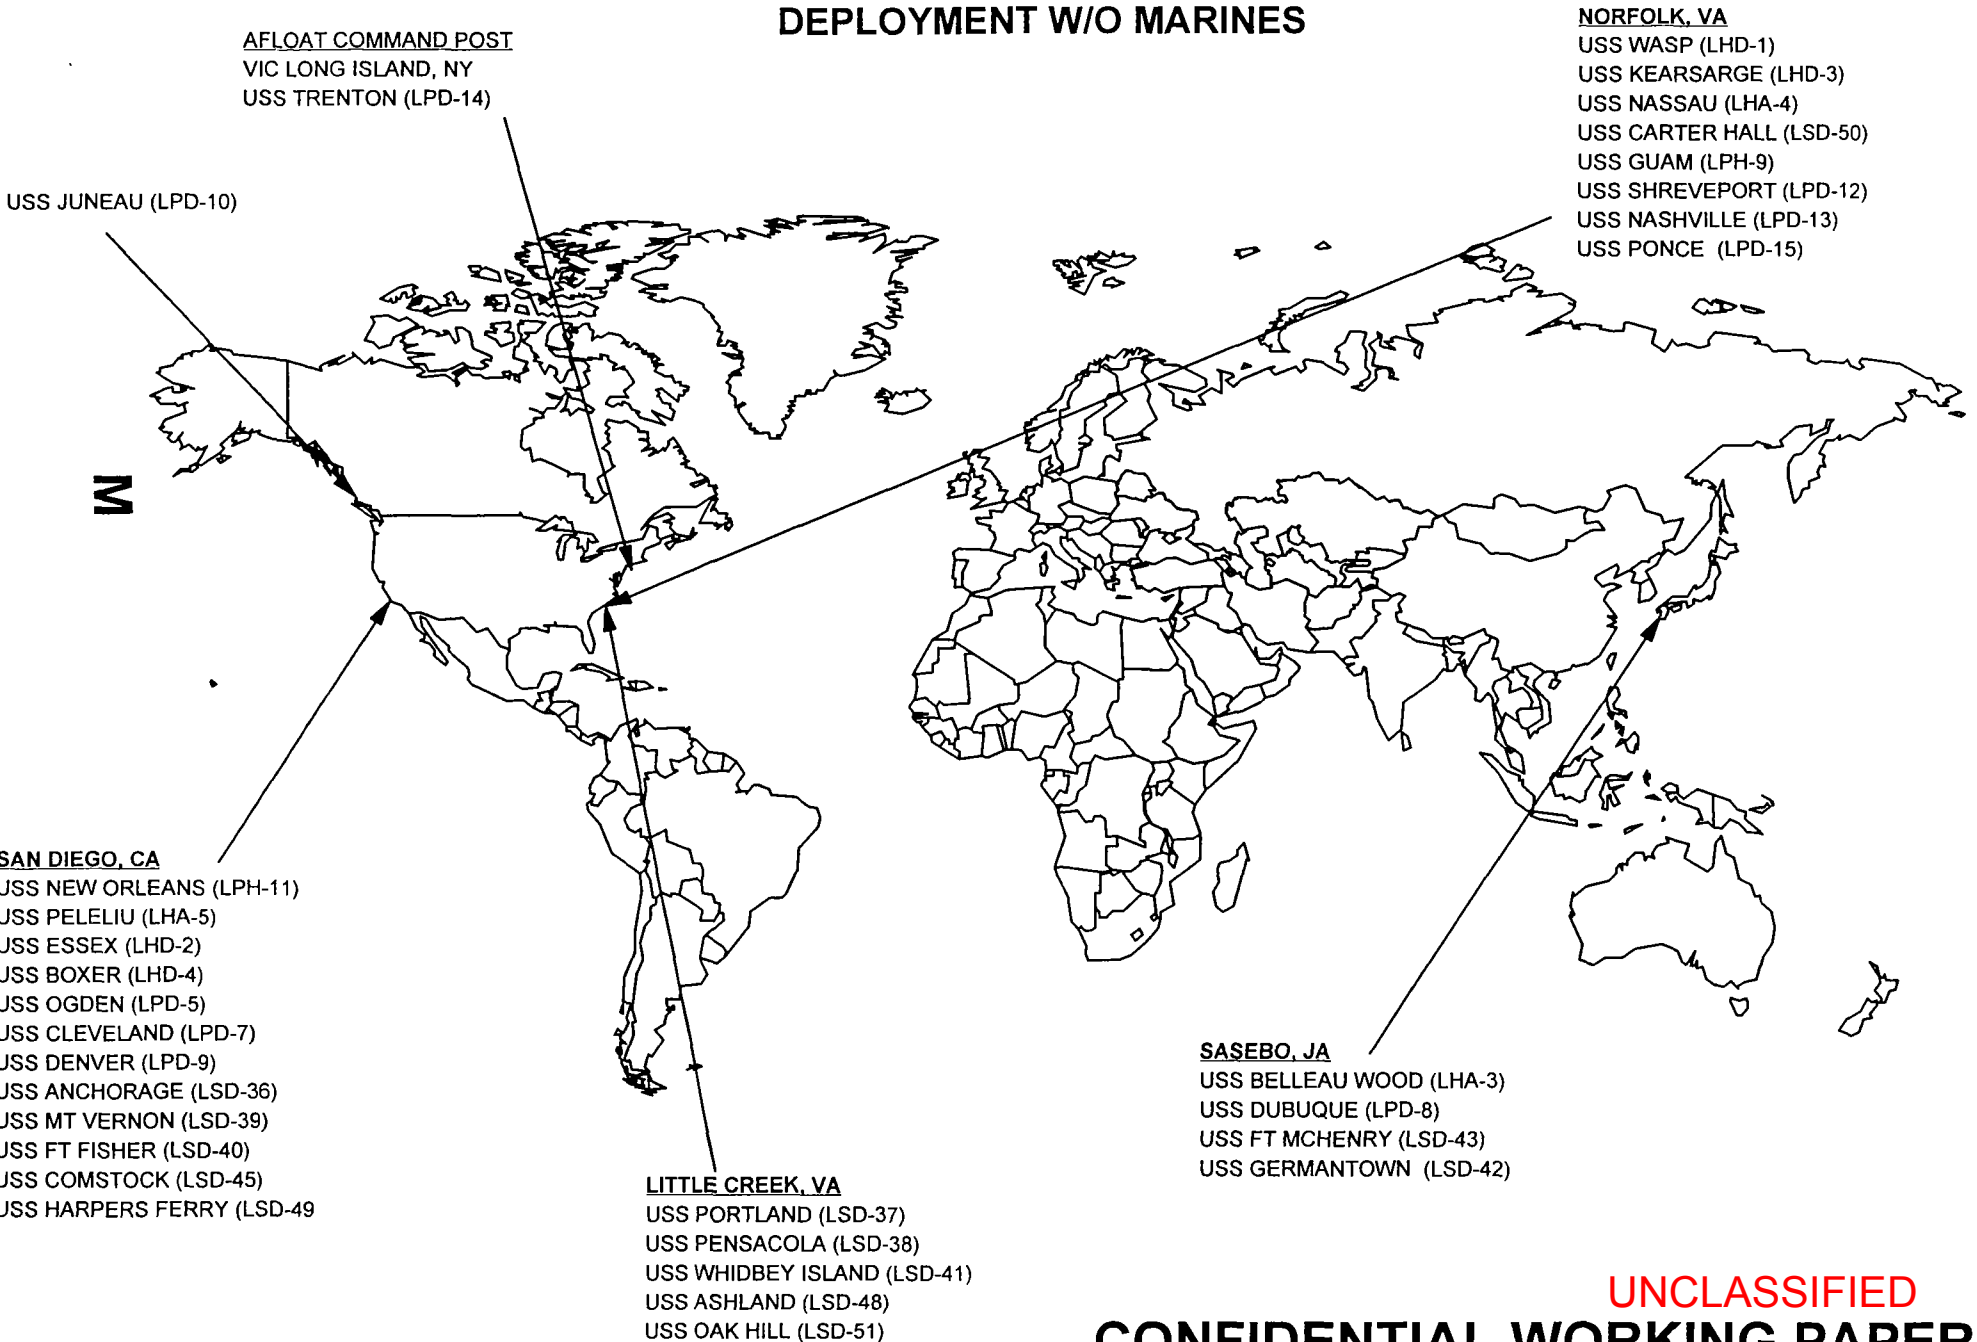

AMPHIB HOMEPORTS AND DEPLOYMENT W/O MARINES