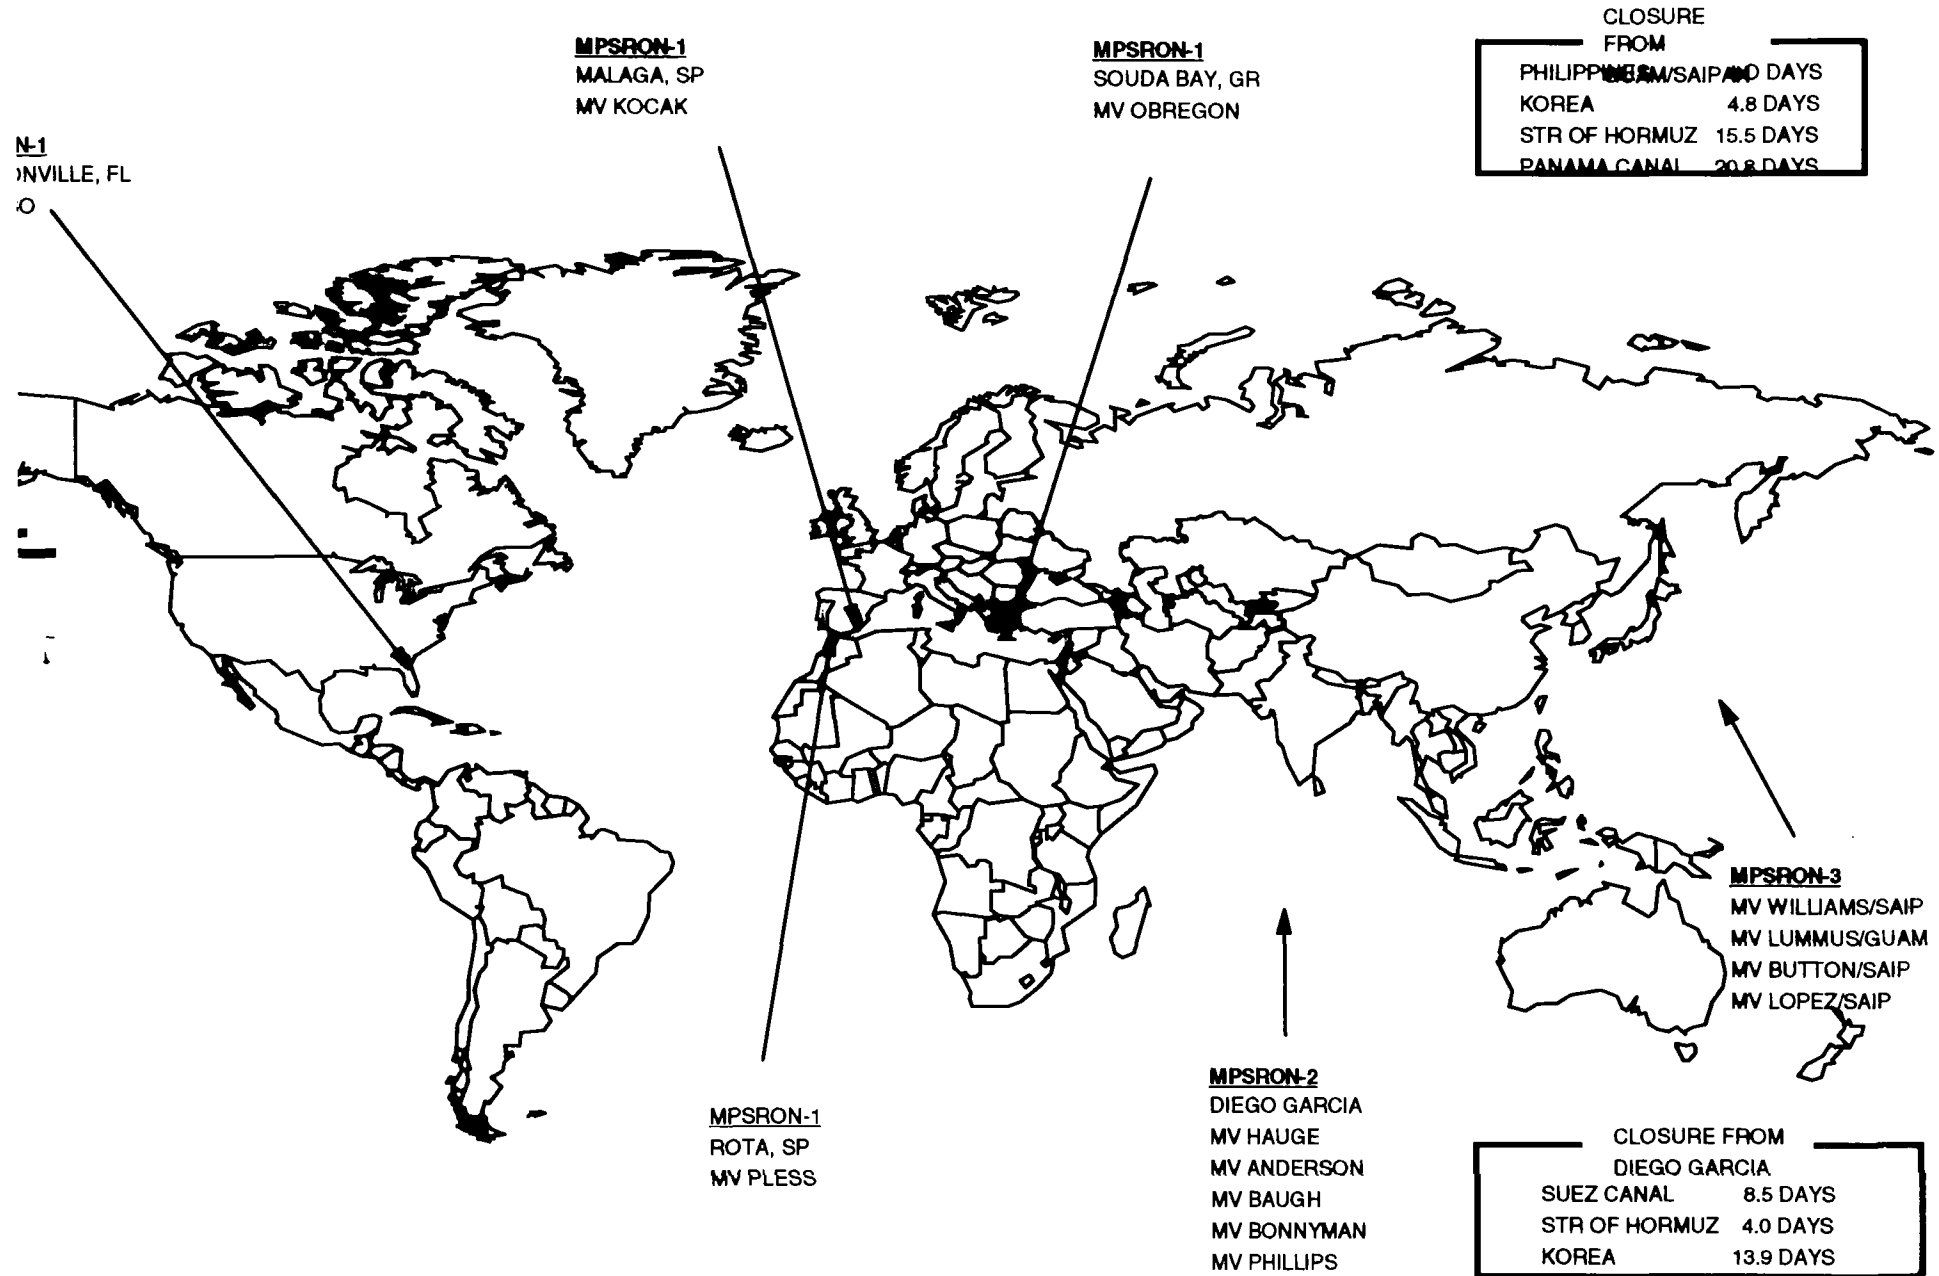

CONFIDENTIAL WORKING PAPER

MARITIME PREPOSITIONING SHIPS/CLOSURE TIMES TO KEY LOCATIONS (AT 16KTS SOA) (ESTIMATED LOCATIONS FOR 240300L JAN 97)