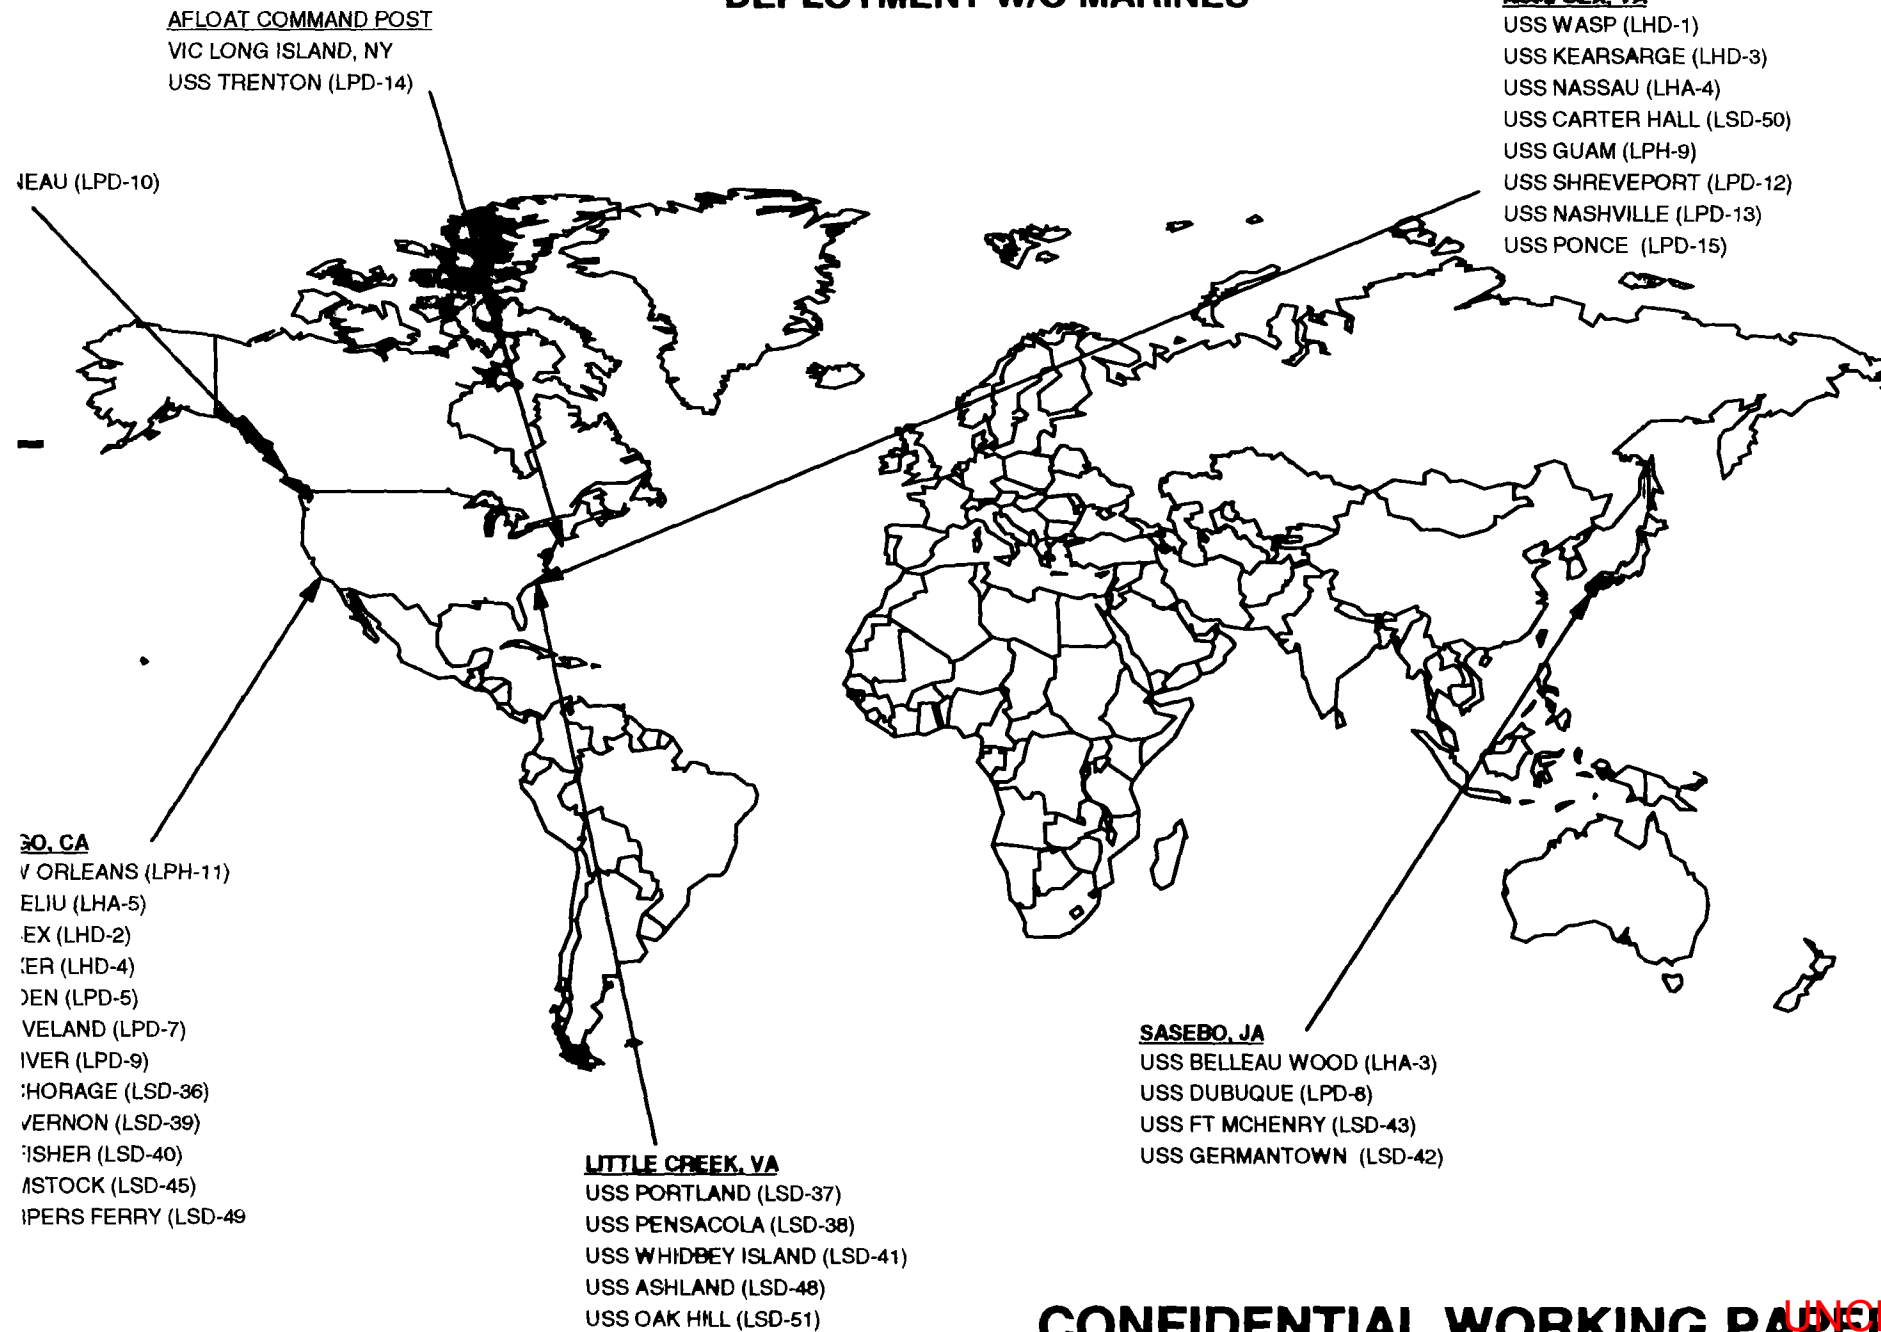

AMPHIB HOMEPORTS AND DEPLOYMENT W/O MARINES