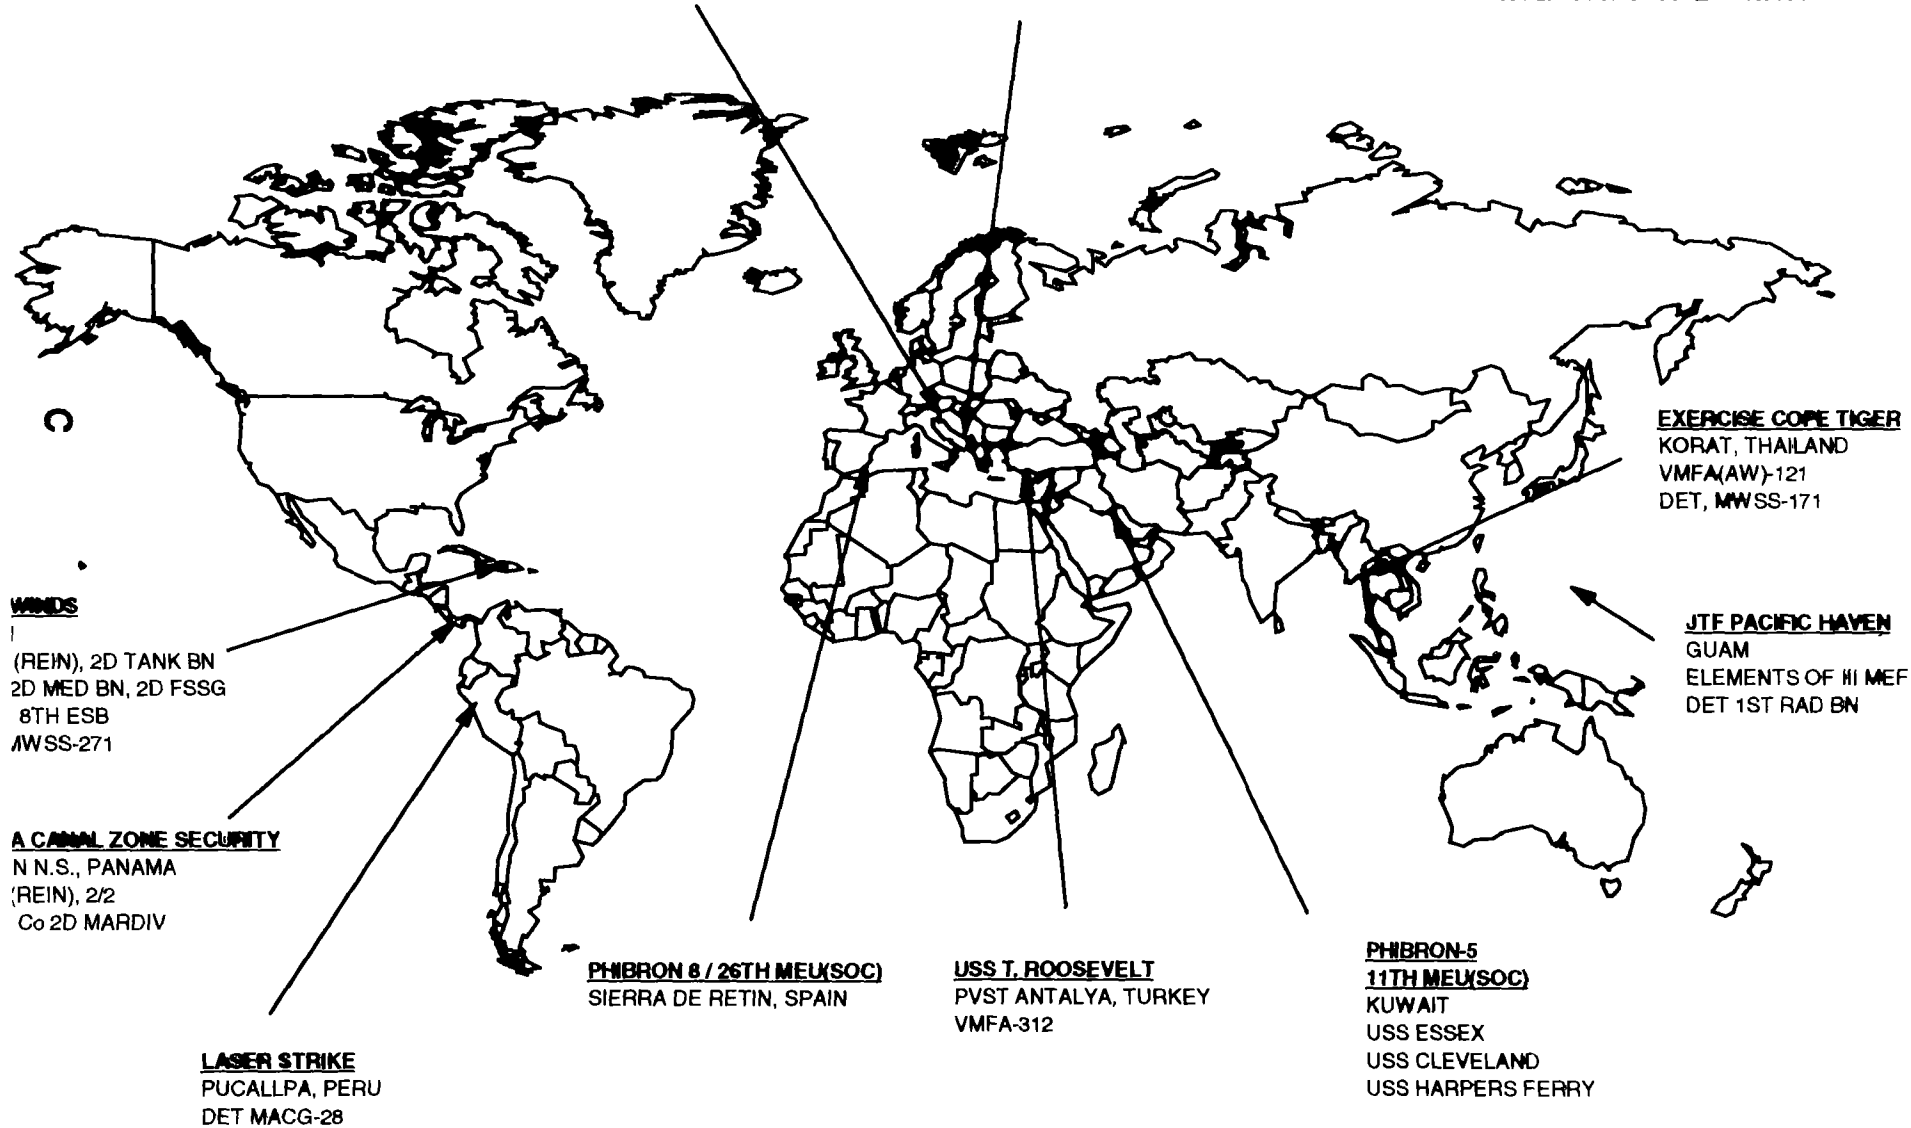

DEPLOYED USMC FORCES (ESTIMATED LOCATIONS FOR 240600L JAN 97)

OPERATION DELIBERATE GUARD
VMFA(AW)-533
VMFAQ-4
AVIANO AB, ITALY

JOINT GUARD
EUCOM THEATER
INDIVIDUAL USMC AUGMENTEES
DET VMU-2

MARINES DEPLOYED = 22,018
INF BNS 6 OF 24 = 25.0%
HELO SQDNS 8 OF 31 = 26.0%
TACAIR F/W 7 OF 26 = 27.0%