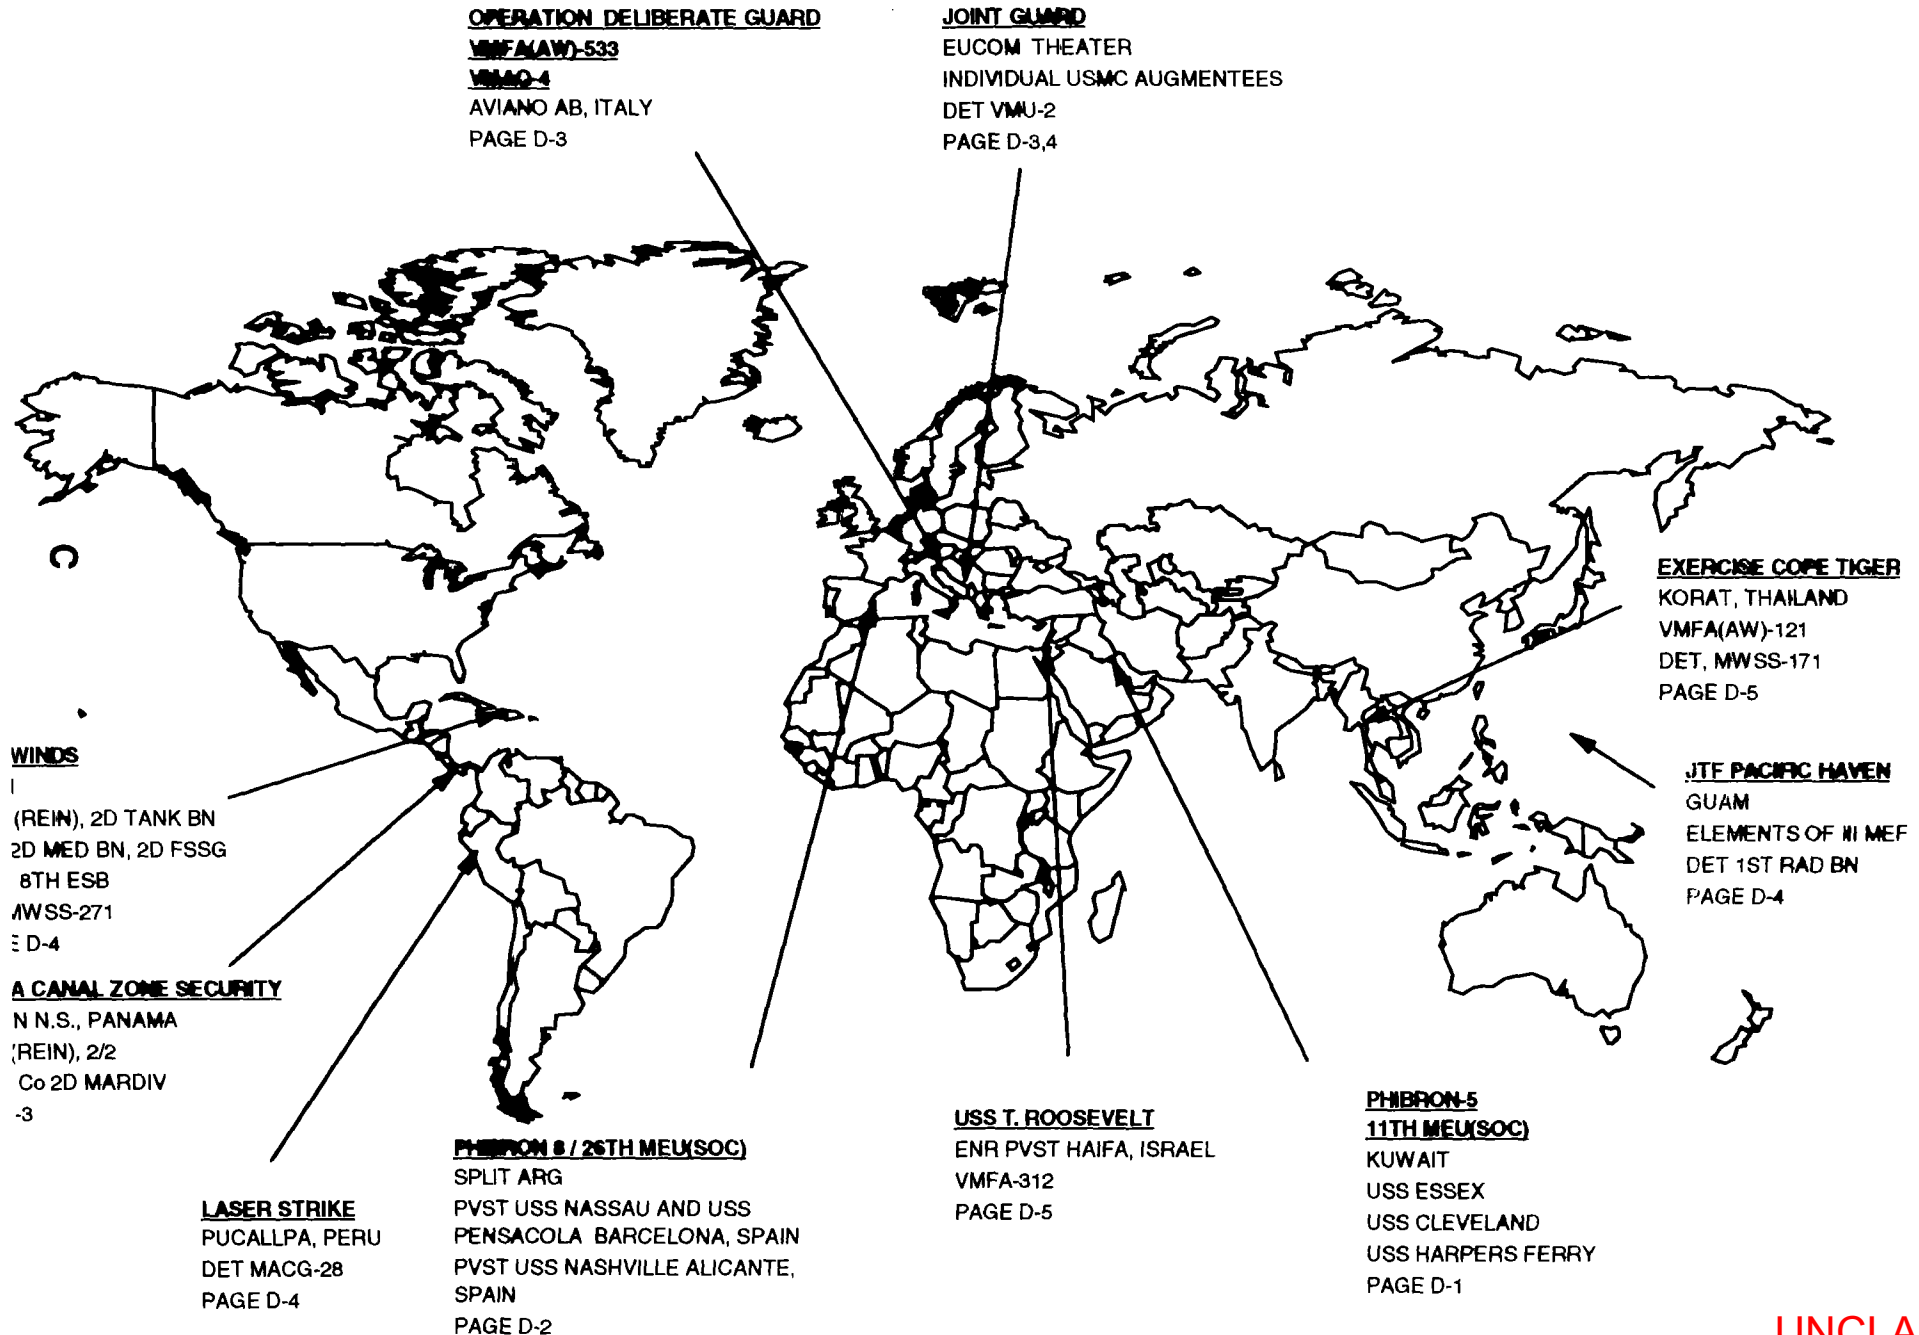

EXERCISES
H-5
SECRET
H-5

DEPLOYED USMC FORCES (ESTIMATED LOCATIONS FOR 240600L JAN 97)

DEPLOYED USMC FORCES (ESTIMATED LOCATIONS FOR 240600L JAN 97)

OPERATION DELIBERATE GUARD
VMFA(AW)-533
VMFAQ-4
AVIANO AB, ITALY