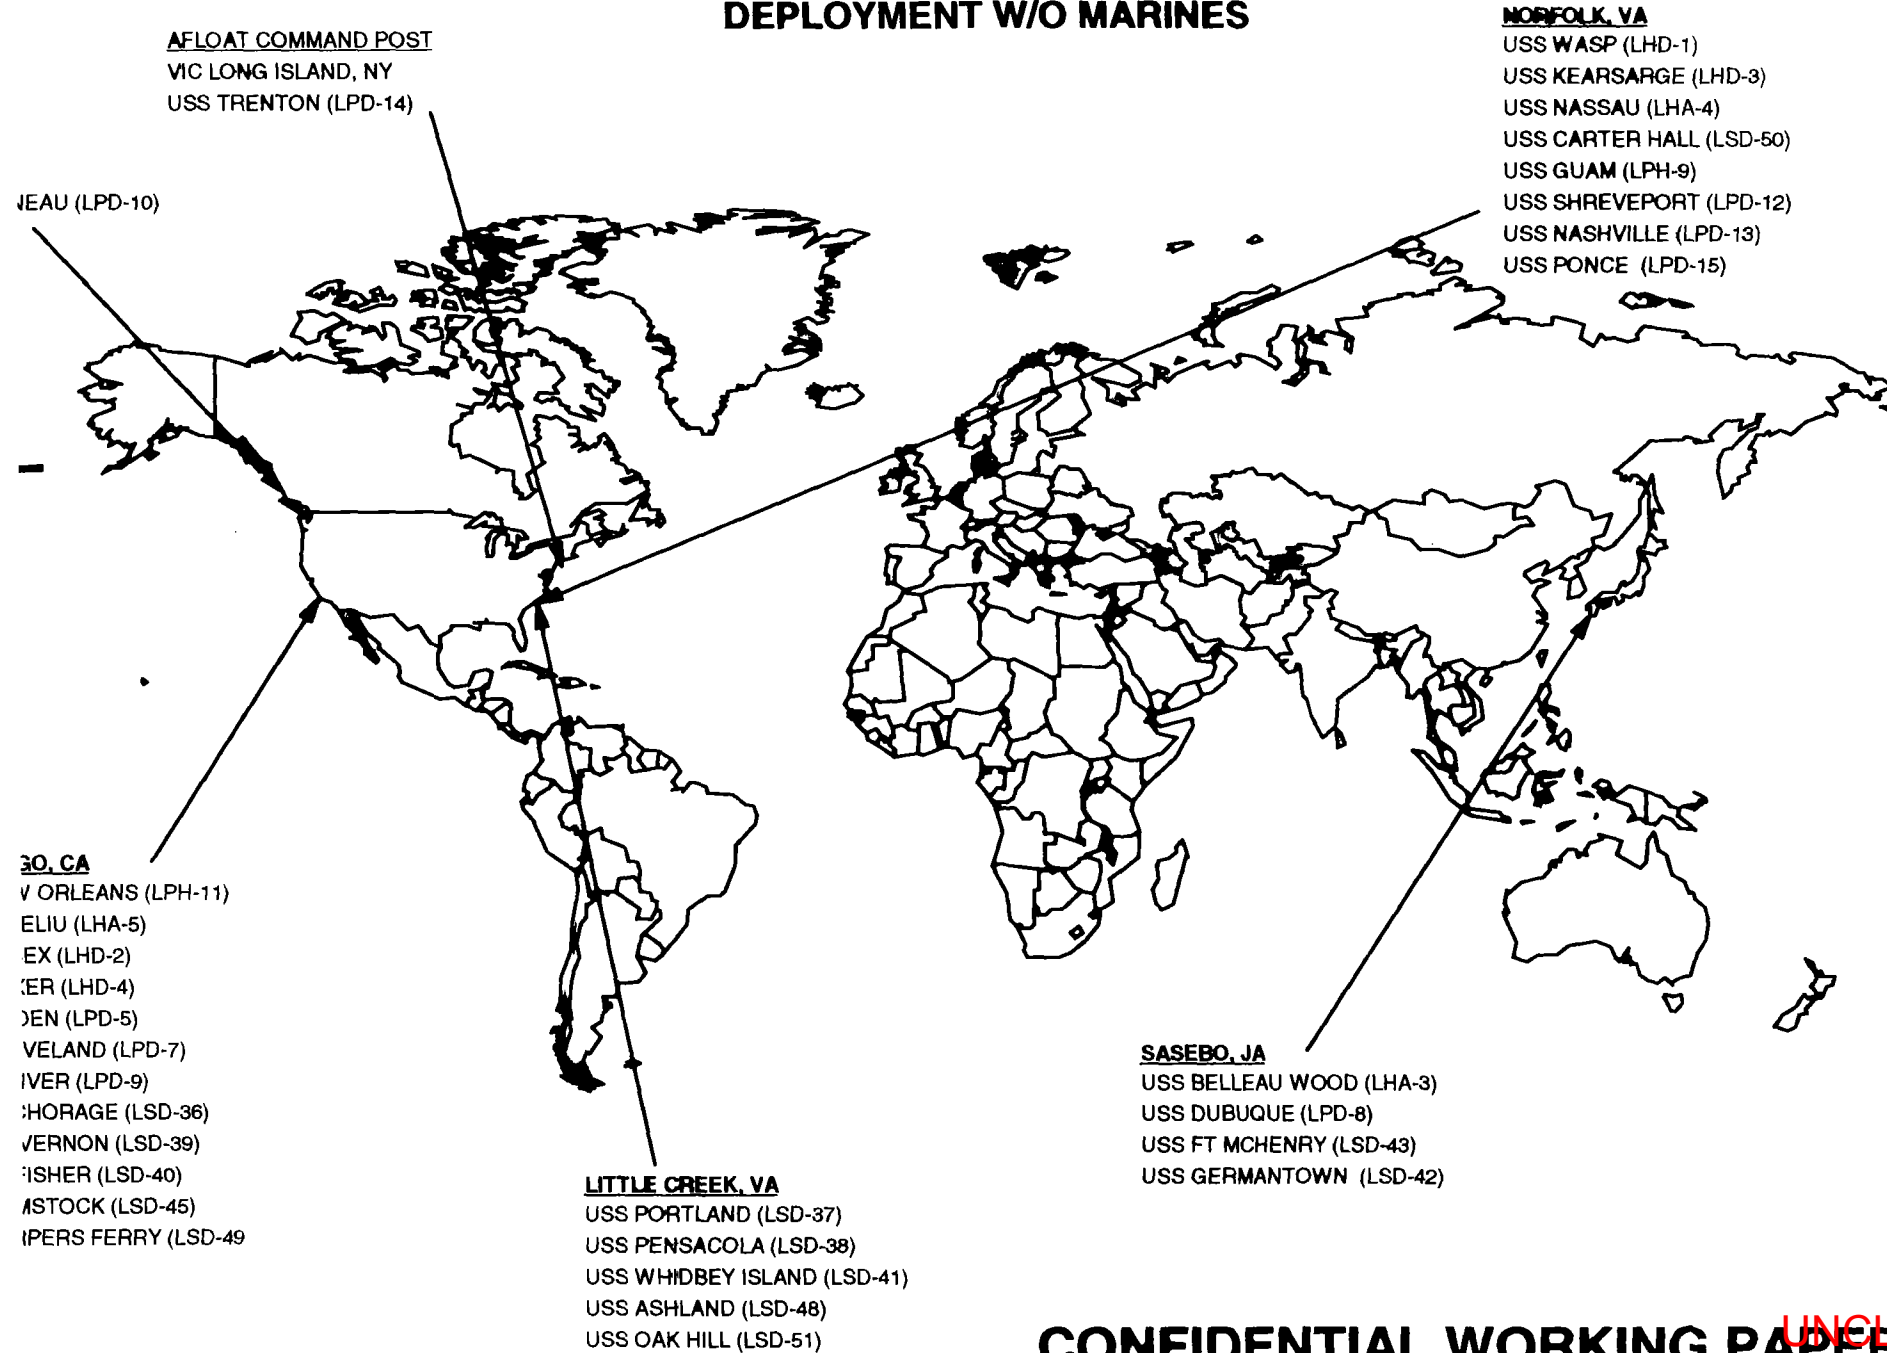

**AMPHIB HOMEPORTS AND
DEPLOYMENT W/O MARINES**