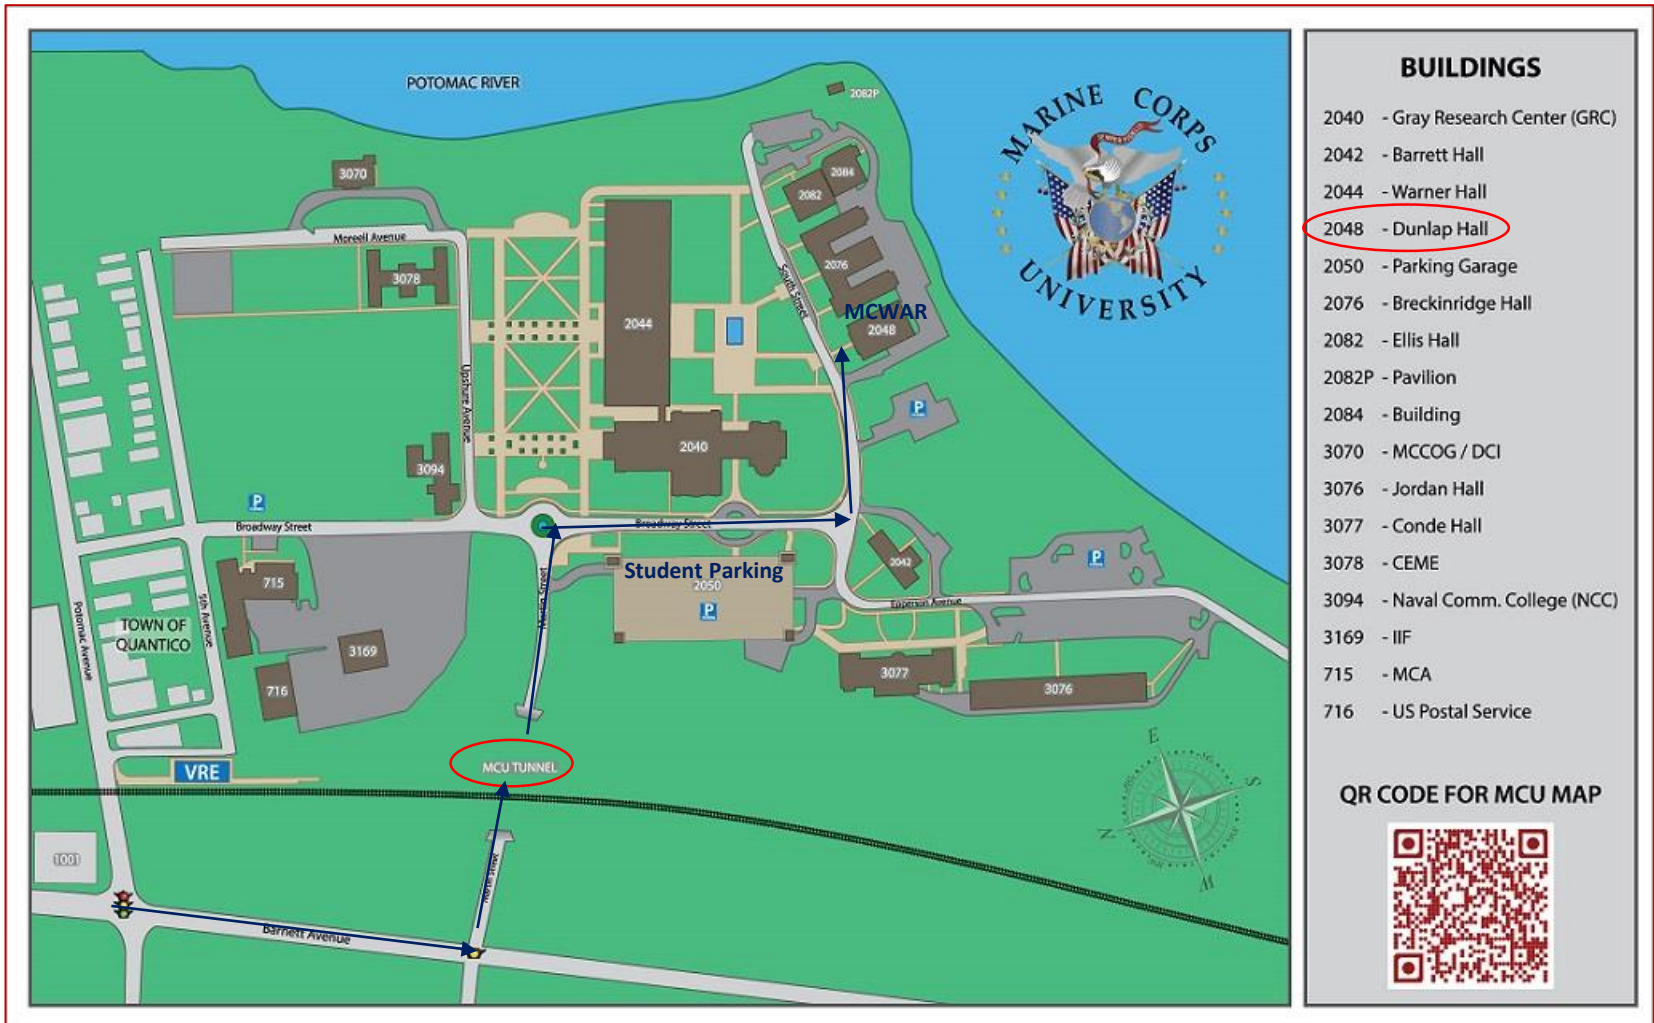

Directions to MCU/MCWAR

Take Interstate 95 to exit 150 (East towards Triangle/Quantico)

Upon exiting from ramp, continue straight to the traffic light at Route 1.

Cross over Route 1, continuing straight. A replica of the flag raising at Iwo Jima will be on your right after you pass through the intersection.

Travel under the archway to the main gate. The speed limit through the gate is 15 mph.

Proceed through the gate and remain on Fuller Road for approximately 2 miles. You will pass through the golf course.

Continue around the bend and down the hill until you pass Little Hall.

Just before the fire station, turn left onto Martin Street.

Go through the **tunnel** and make a right. Parking is immediately on your right and the university is in the building facing the water in front of you.

GPS: 2048 South Street, Quantico VA 22134

BUILDINGS

- 2040 - Gray Research Center (GRC)
- 2042 - Barrett Hall
- 2044 - Warner Hall
- 2048 - Dunlap Hall
- 2050 - Parking Garage
- 2076 - Breckinridge Hall
- 2082 - Ellis Hall
- 2082P - Pavilion
- 2084 - Building
- 3070 - MCCOG / DCI
- 3076 - Jordan Hall
- 3077 - Conde Hall
- 3078 - CEME
- 3094 - Naval Comm. College (NCC)
- 3169 - IIF
- 715 - MCA
- 716 - US Postal Service

QR CODE FOR MCU MAP